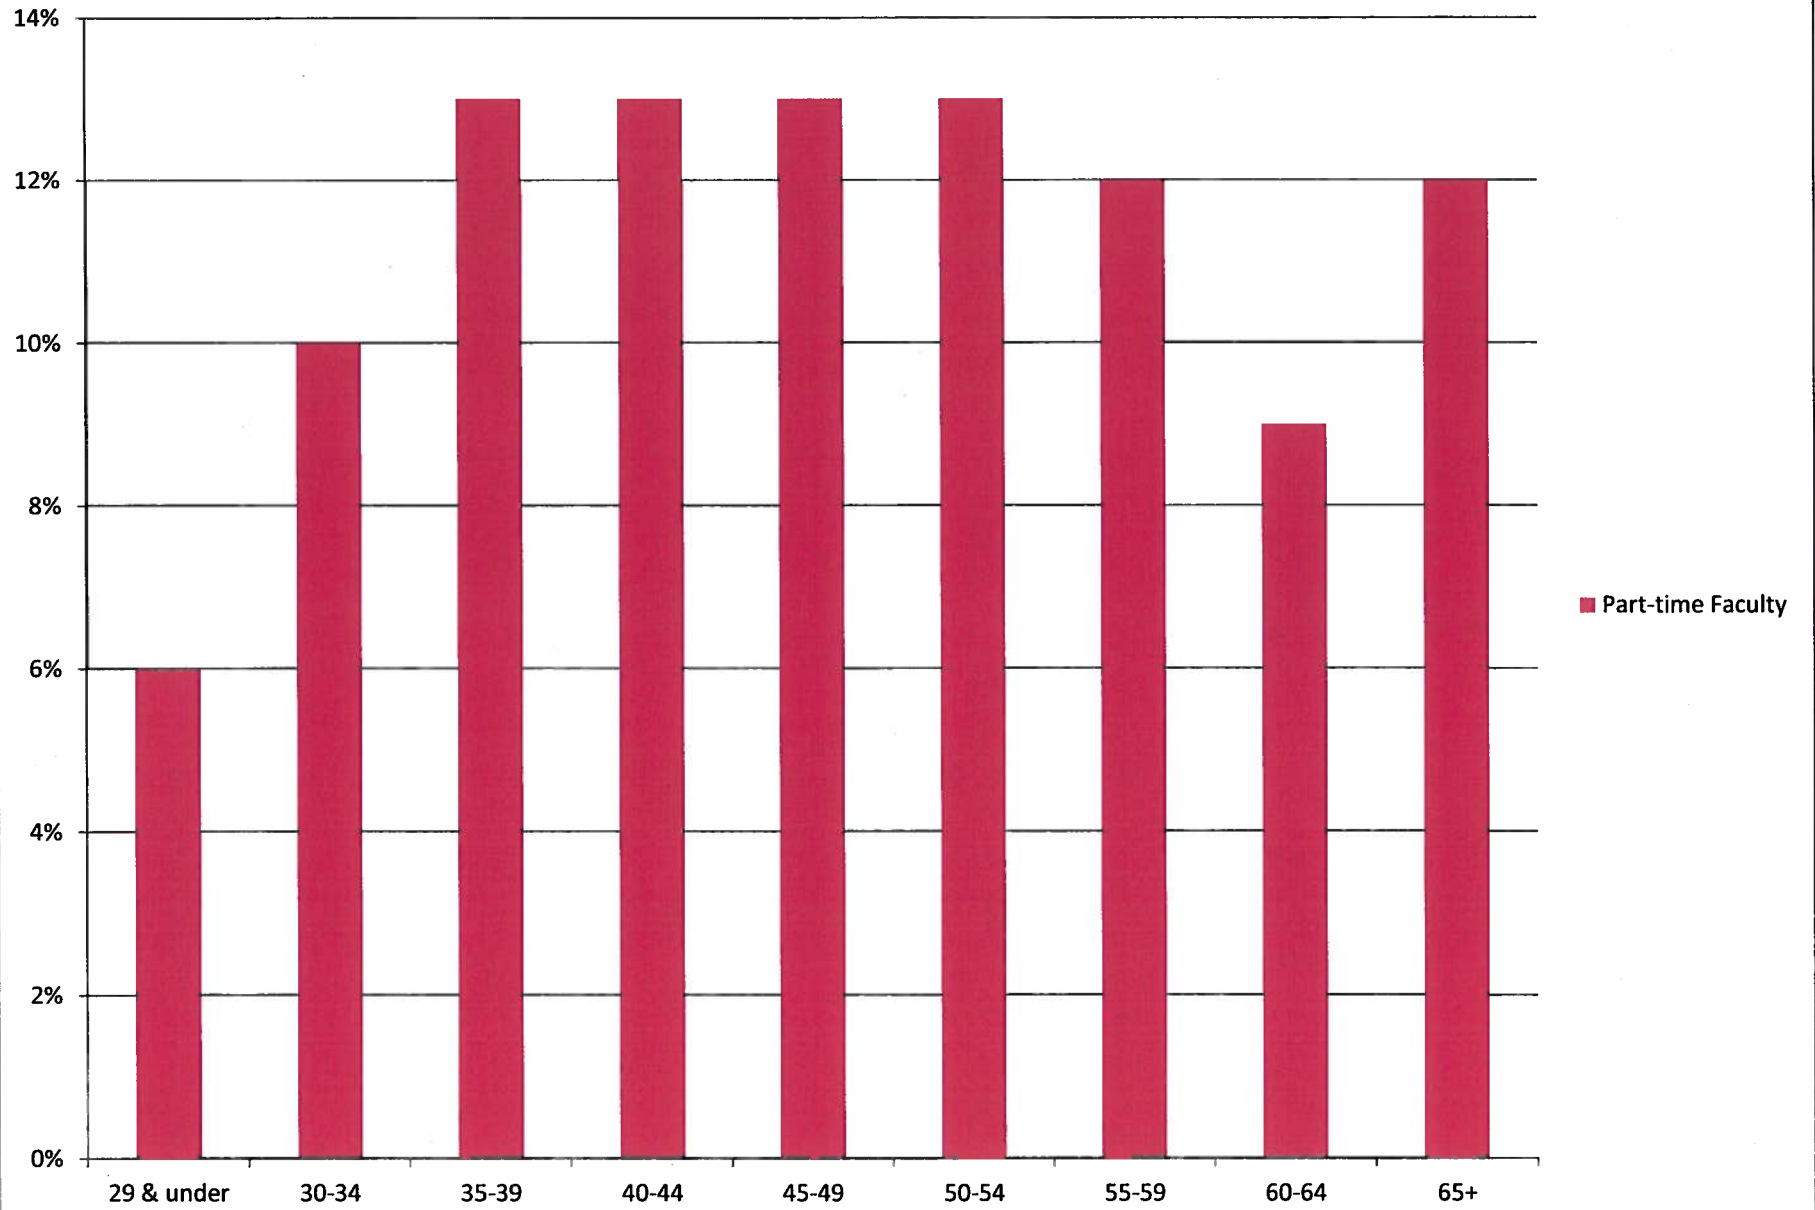

Part-time Faculty