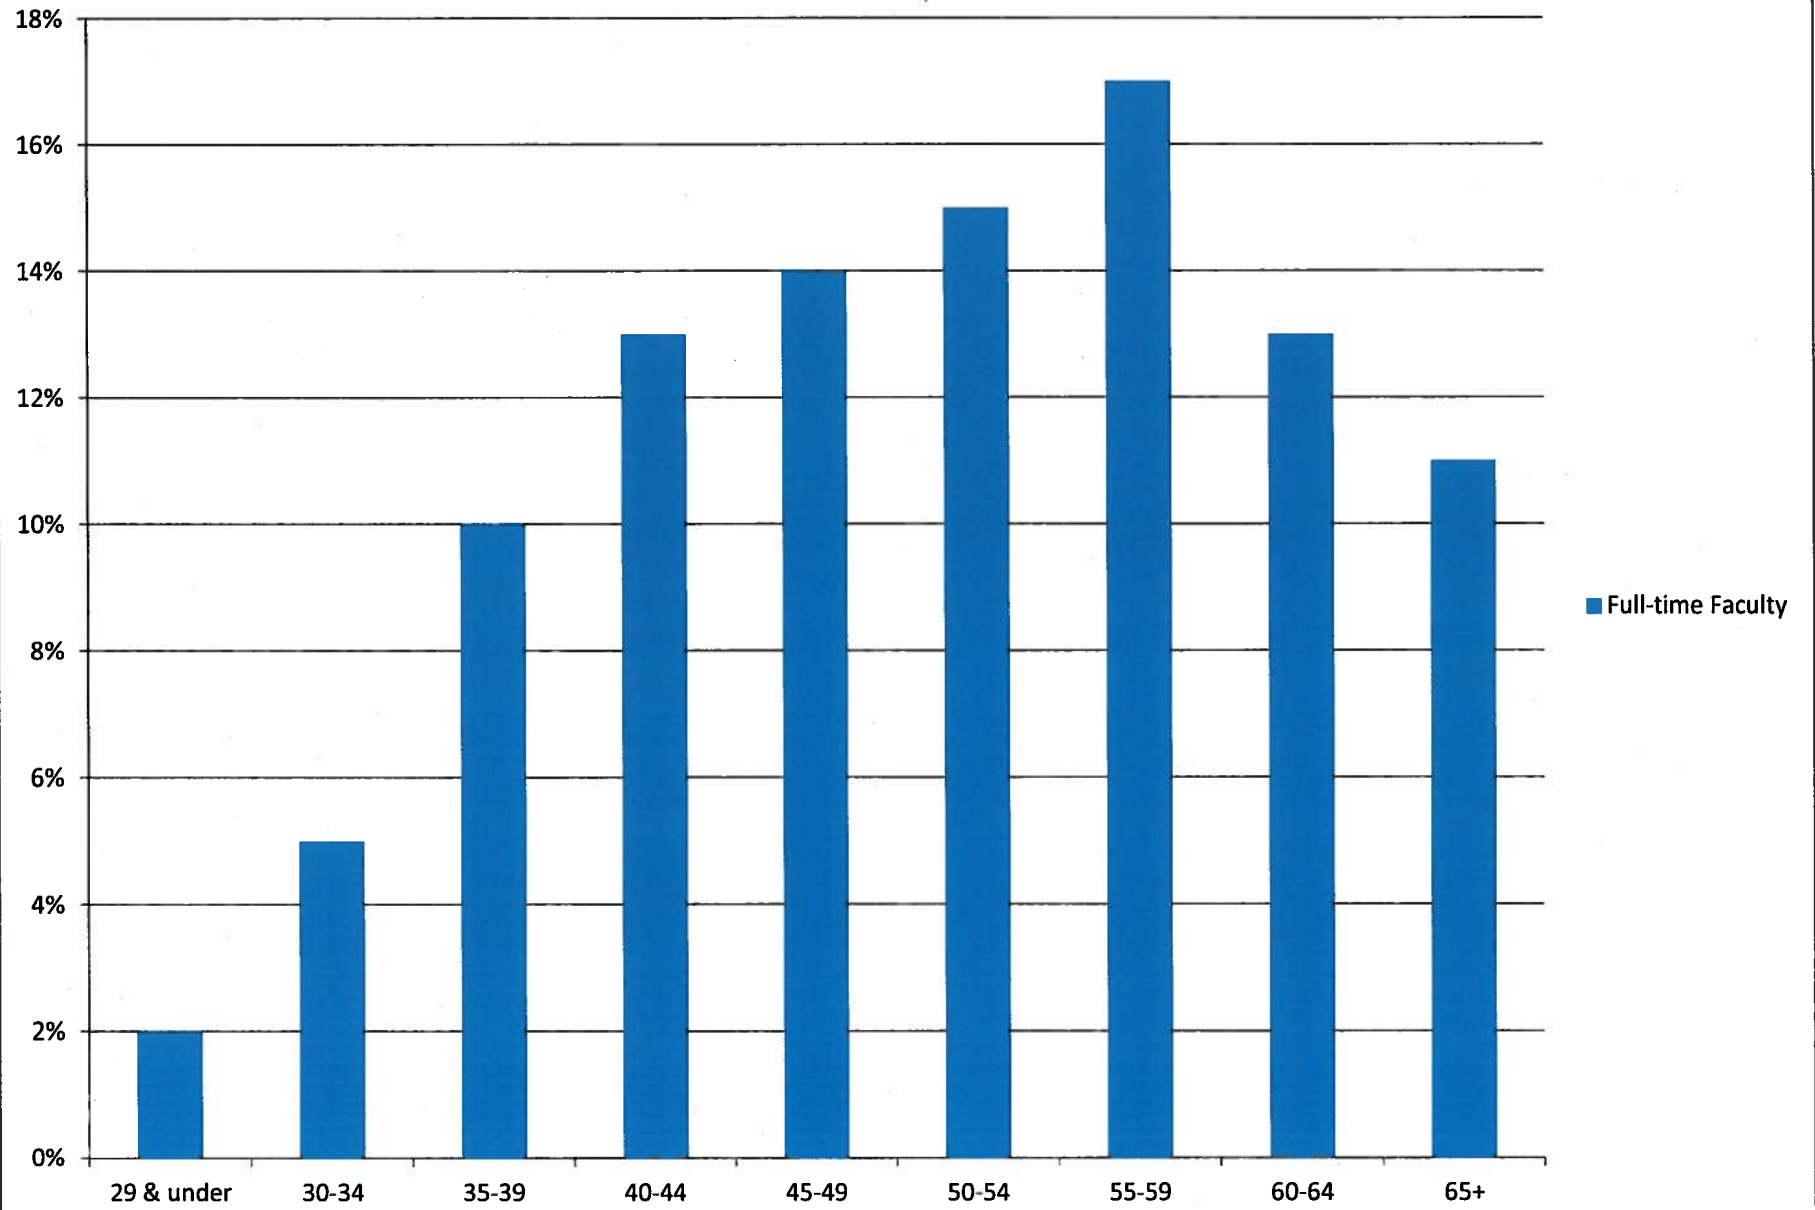

Full-time Faculty