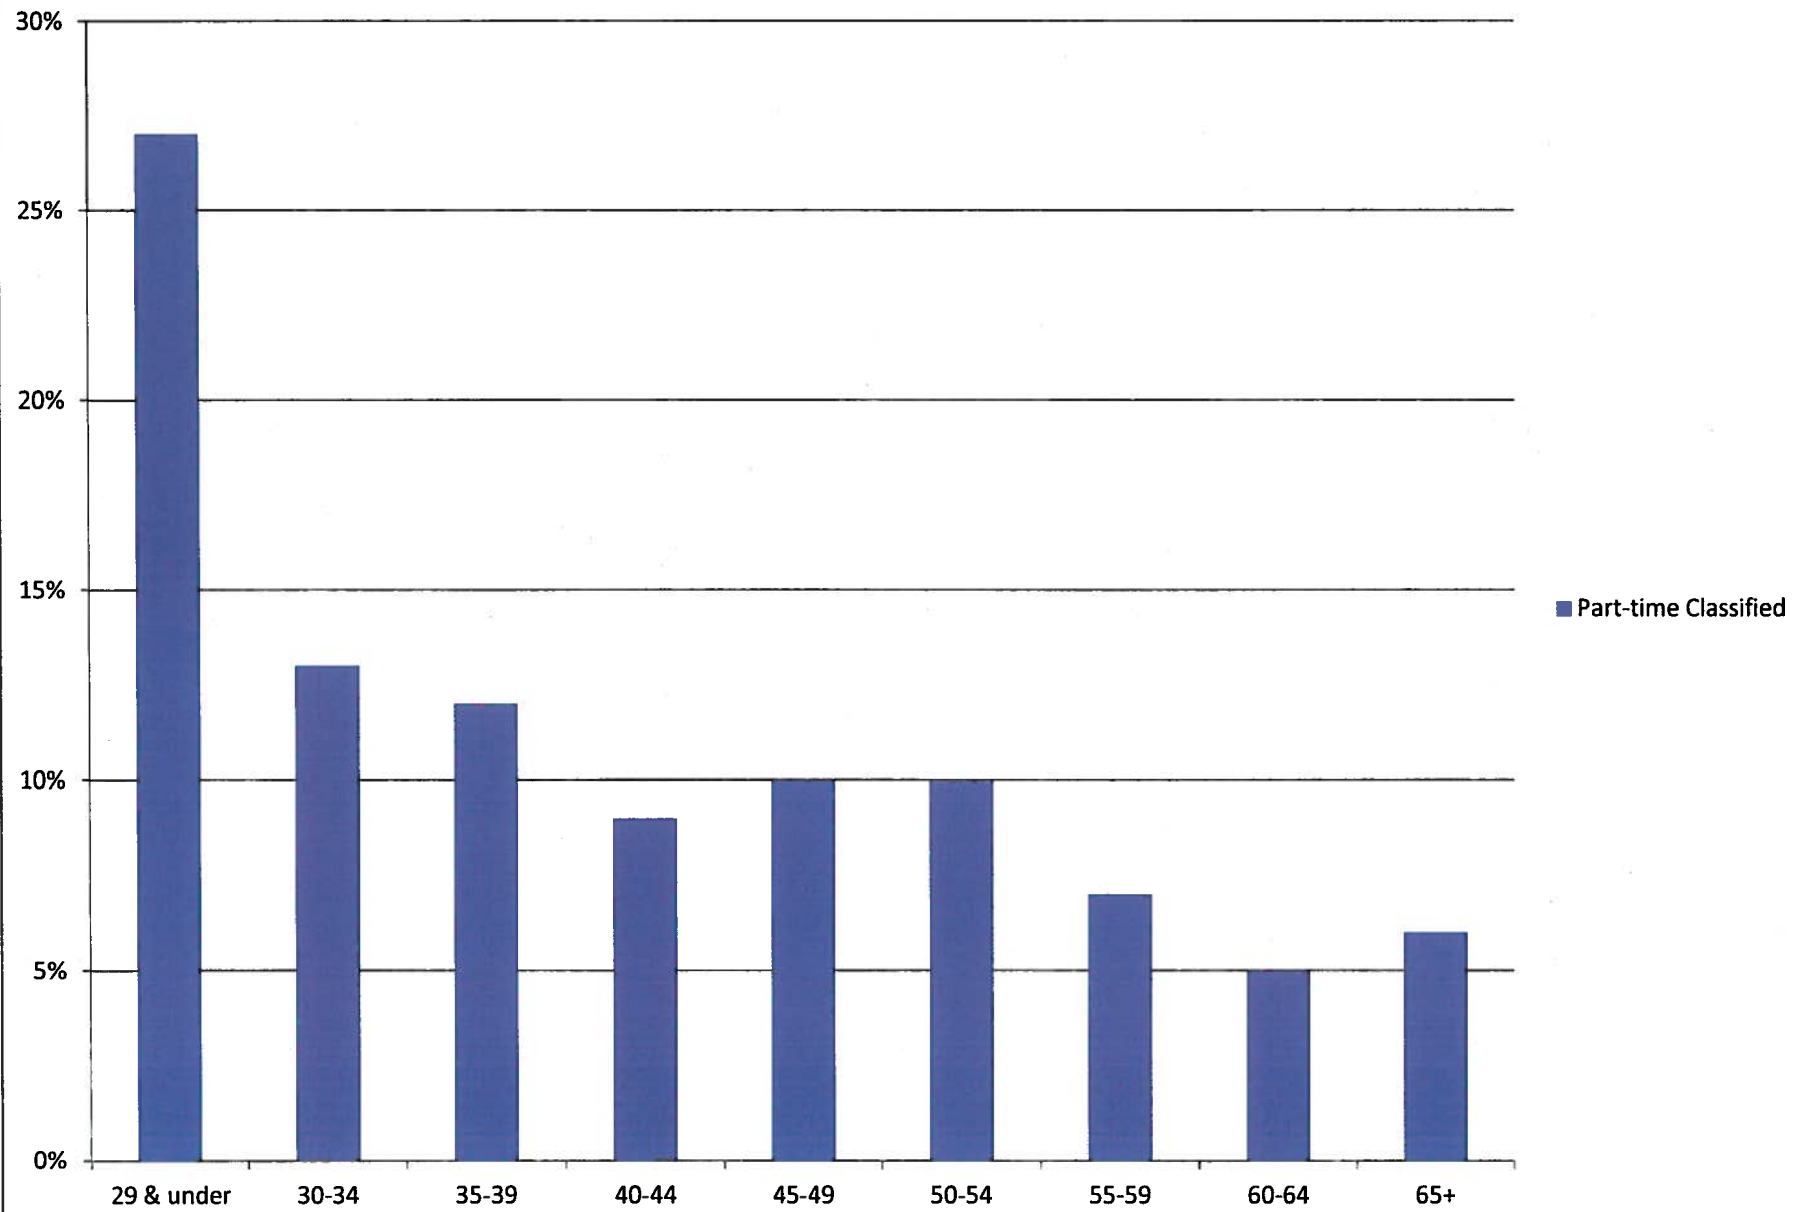

Part-time Classified