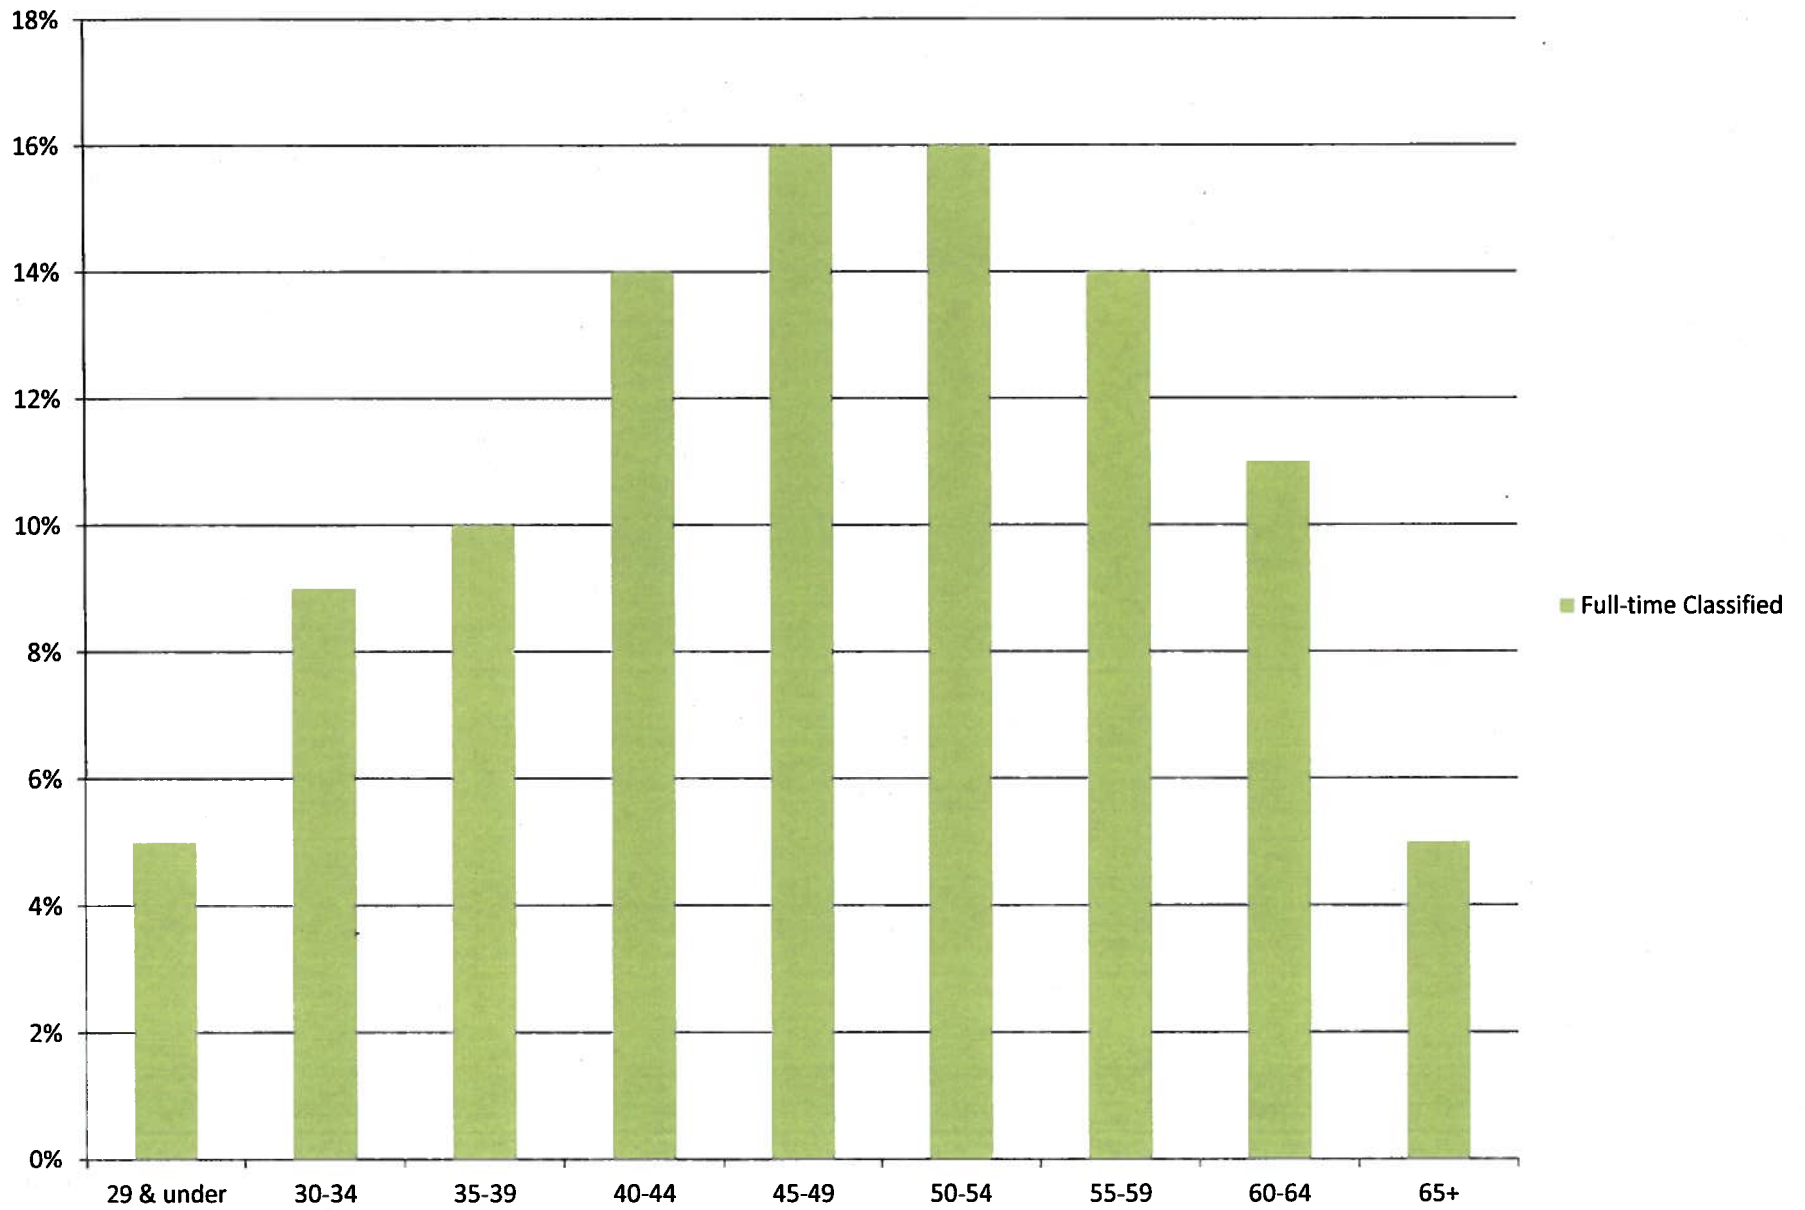

Full-time Classified