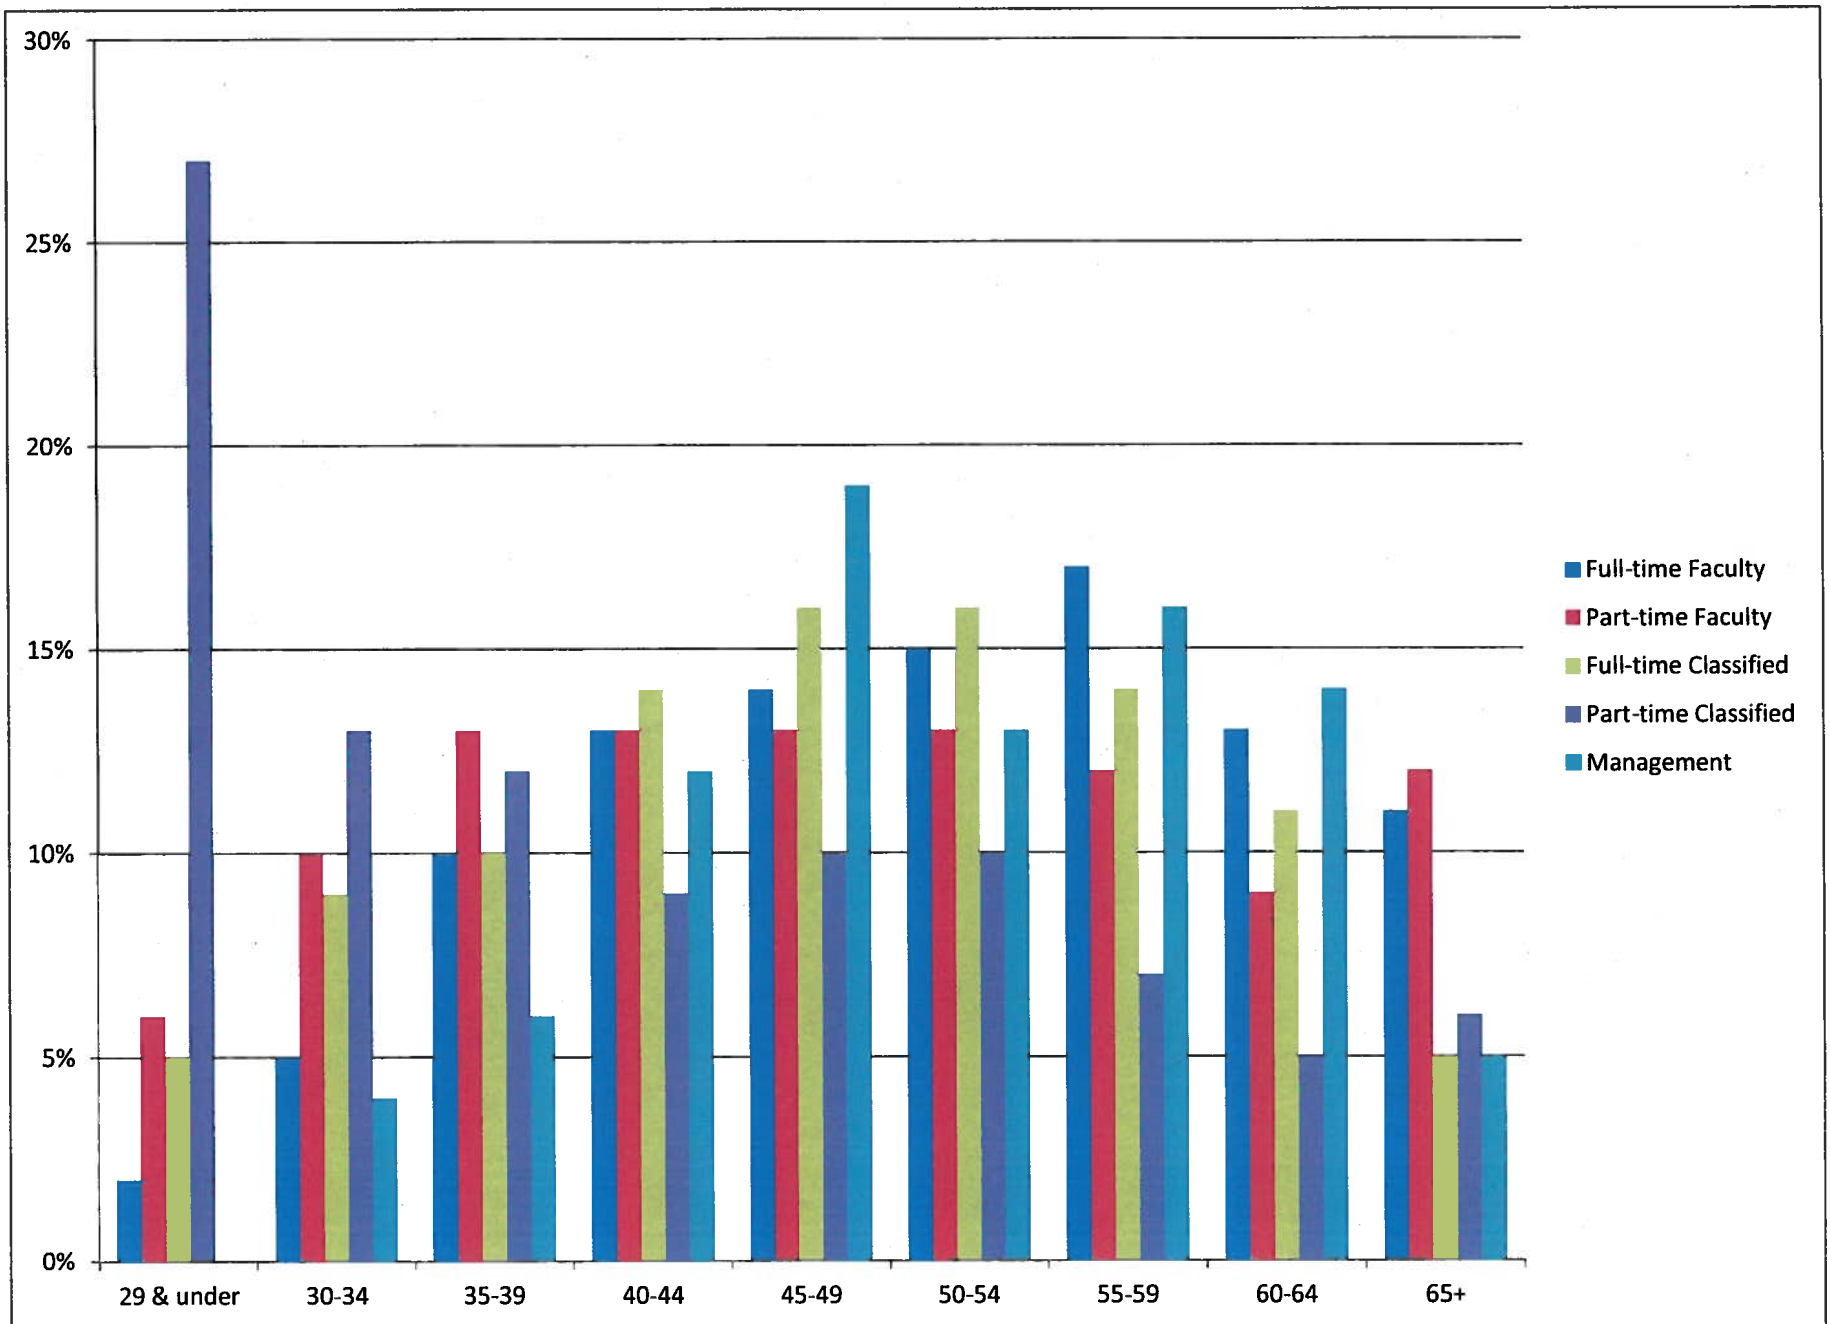

Percent Age Distribution of RSCCD Employees by Category

	29 & under	30-34	35-39	40-44	45-49	50-54	55-59	60-64	65+
Management	0%	4%	6%	12%	19%	13%	16%	14%	5%
Full-time Faculty	2%	5%	10%	13%	14%	15%	17%	13%	11%
Part-time Faculty	6%	10%	13%	13%	13%	13%	12%	9%	12%
Full-time Classified	5%	9%	10%	14%	16%	16%	14%	11%	5%
Part-time Classified	27%	13%	12%	9%	10%	10%	7%	5%	6%

Full-time Faculty

Part-time Faculty

Full-time Classified

Part-time Classified

Management