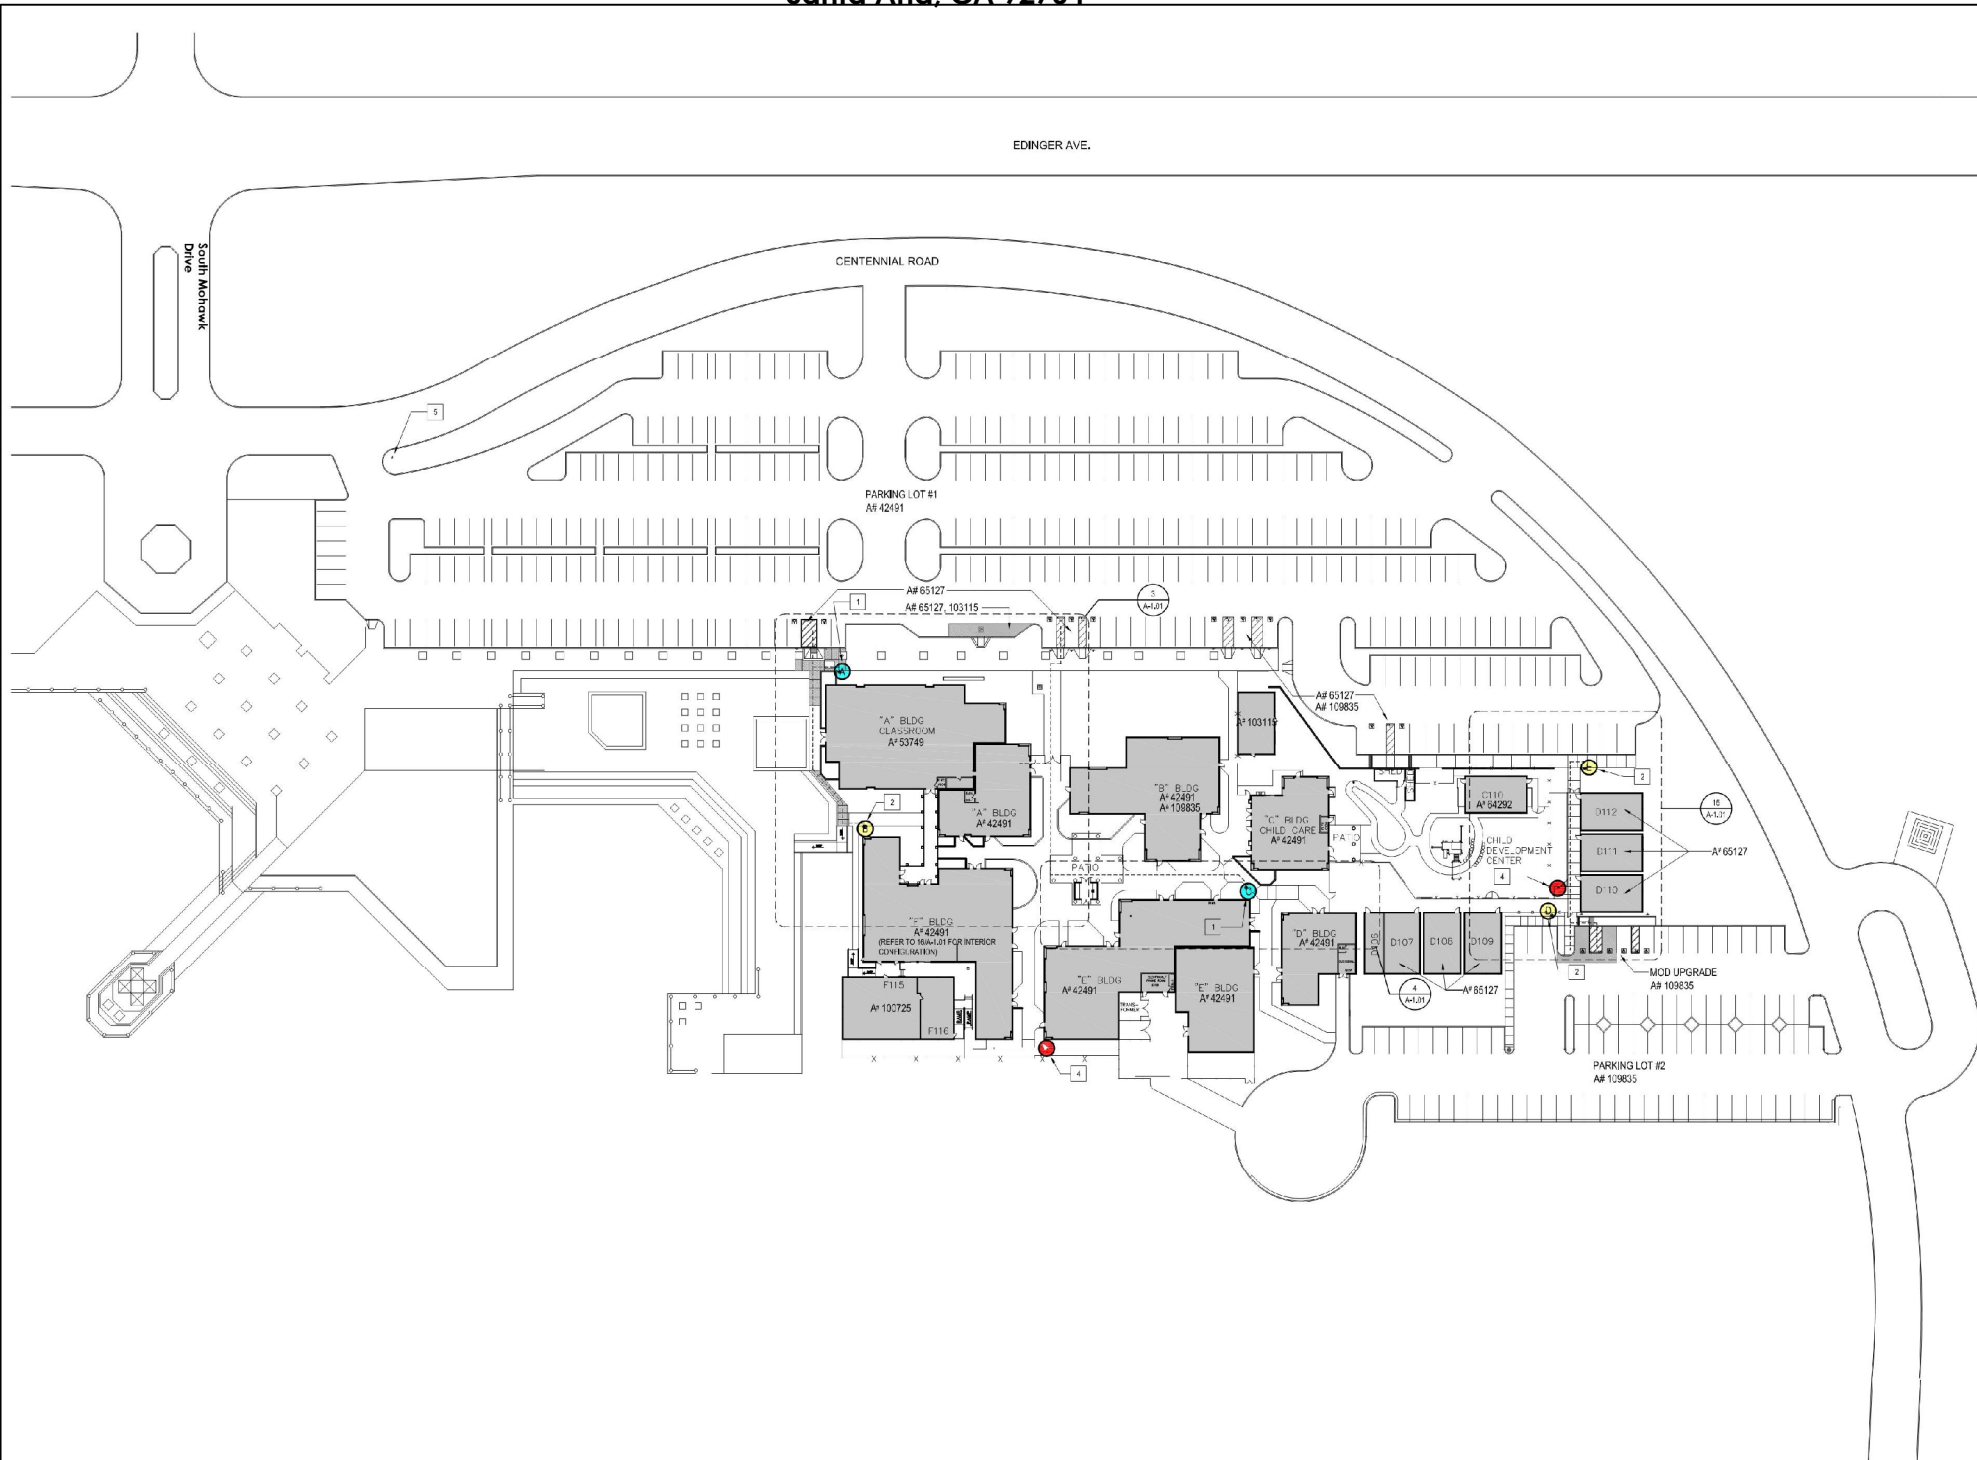

**CENTENNIAL EDUCATION CENTER**  
2900 West Edinger Avenue  
Santa Ana, CA 92704

Digital Media Center  
1300 South Bristol Street  
Santa Ana, CA 92704

DIGITAL  
MEDIA  
CENTER

WILSHIRE AVENUE

SOUTH BRISTOL STREET