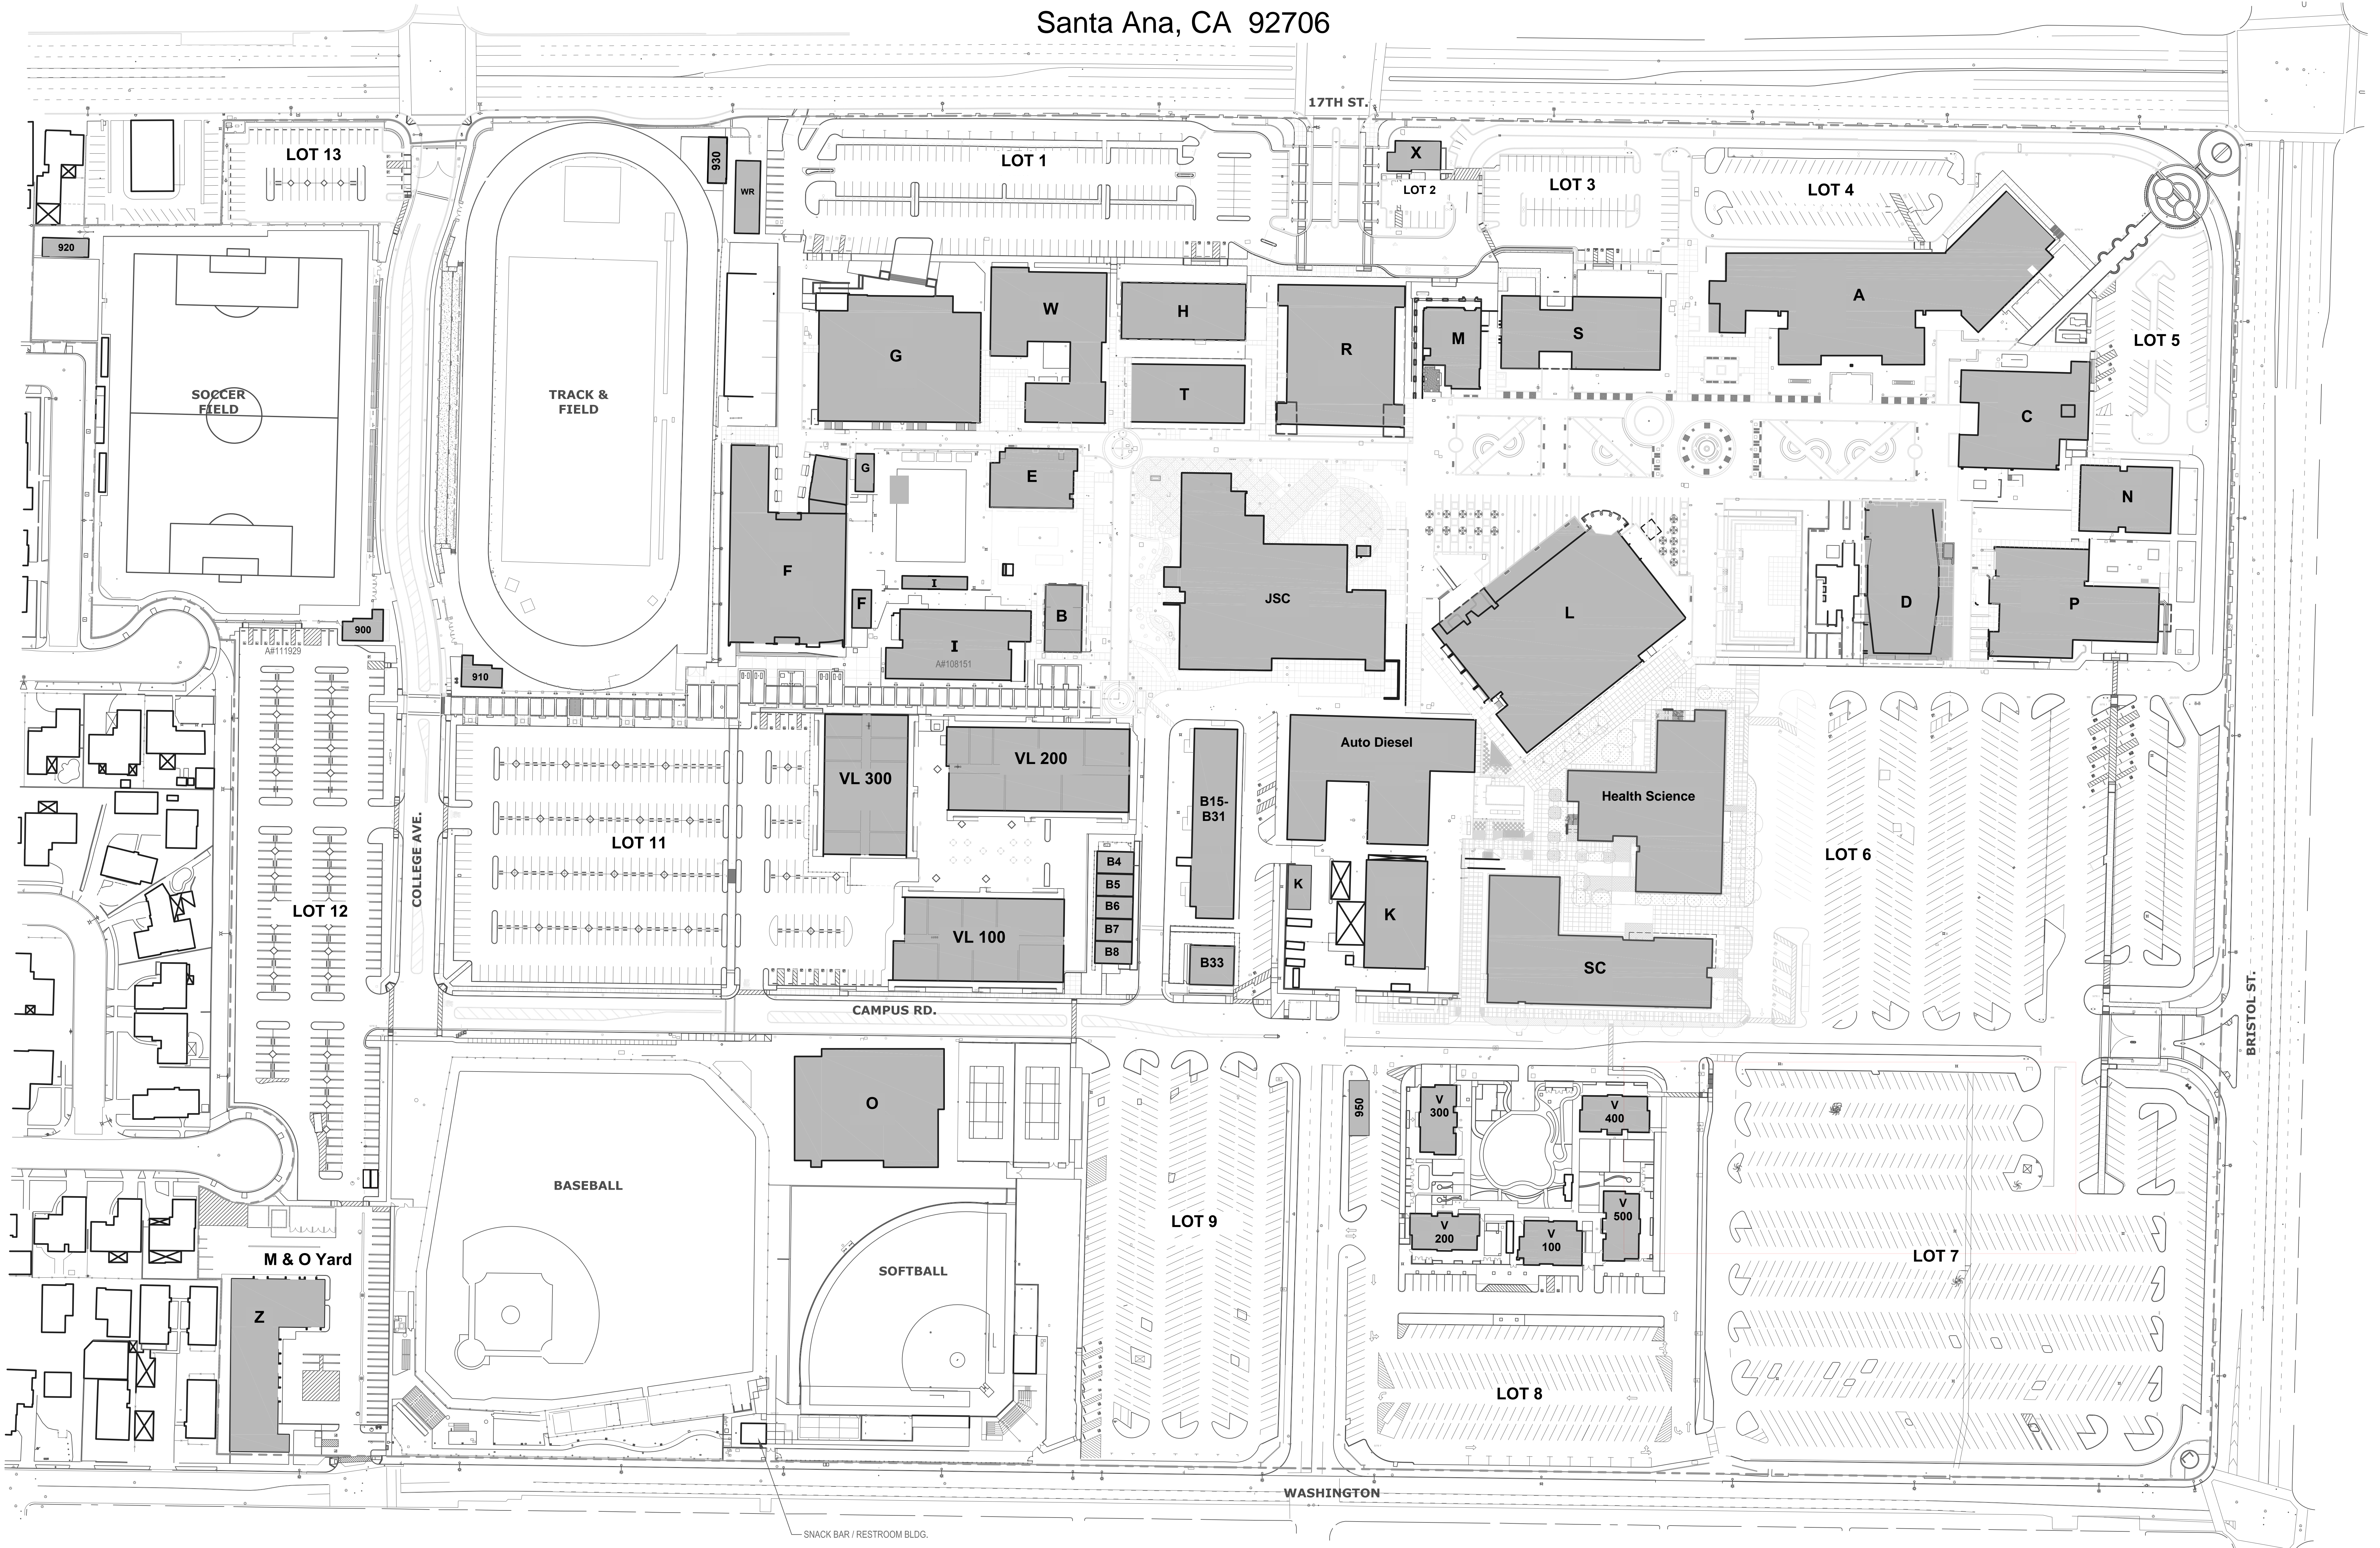

# SITE PLAN

SANTA CLARA AVENUE

MANSTREET

5 FREEWAY

BROADWAY

Orange County Sheriff's Regional Training Academy  
15991 Armstrong Avenue  
Tustin, CA 92782

Santa Ana College  
1530 West 17th Street  
Santa Ana, CA 92706