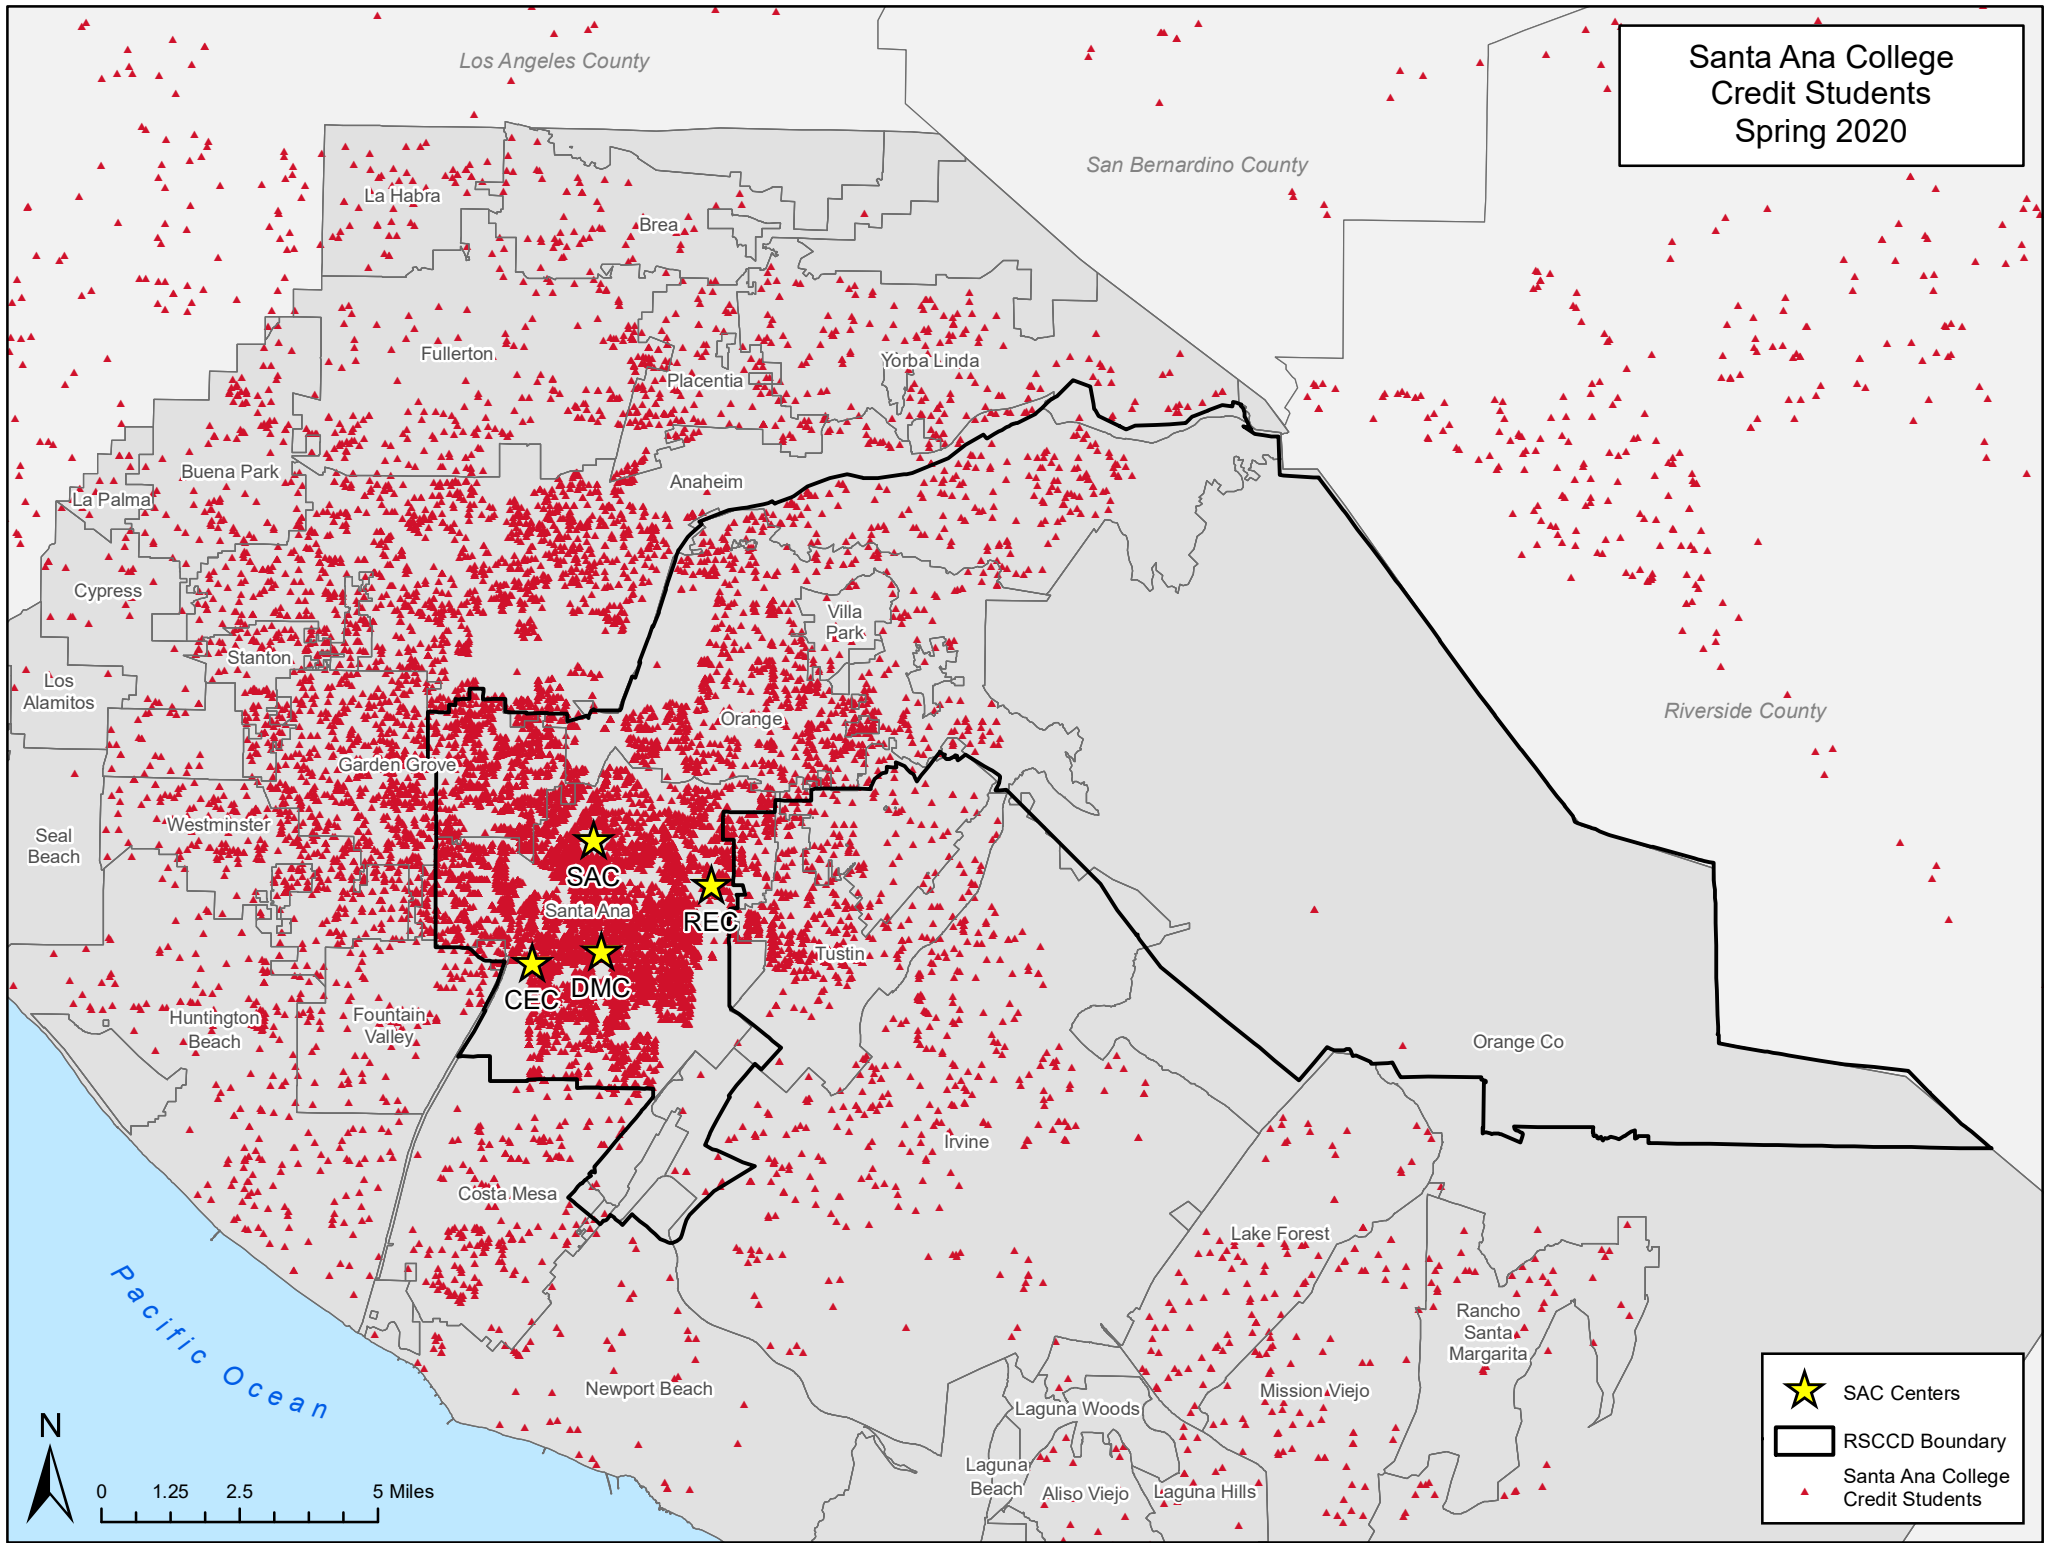

Santa Ana College
Credit Students
Spring 2020

- SAC Centers
- RSCCD Boundary
- Santa Ana College Credit Students