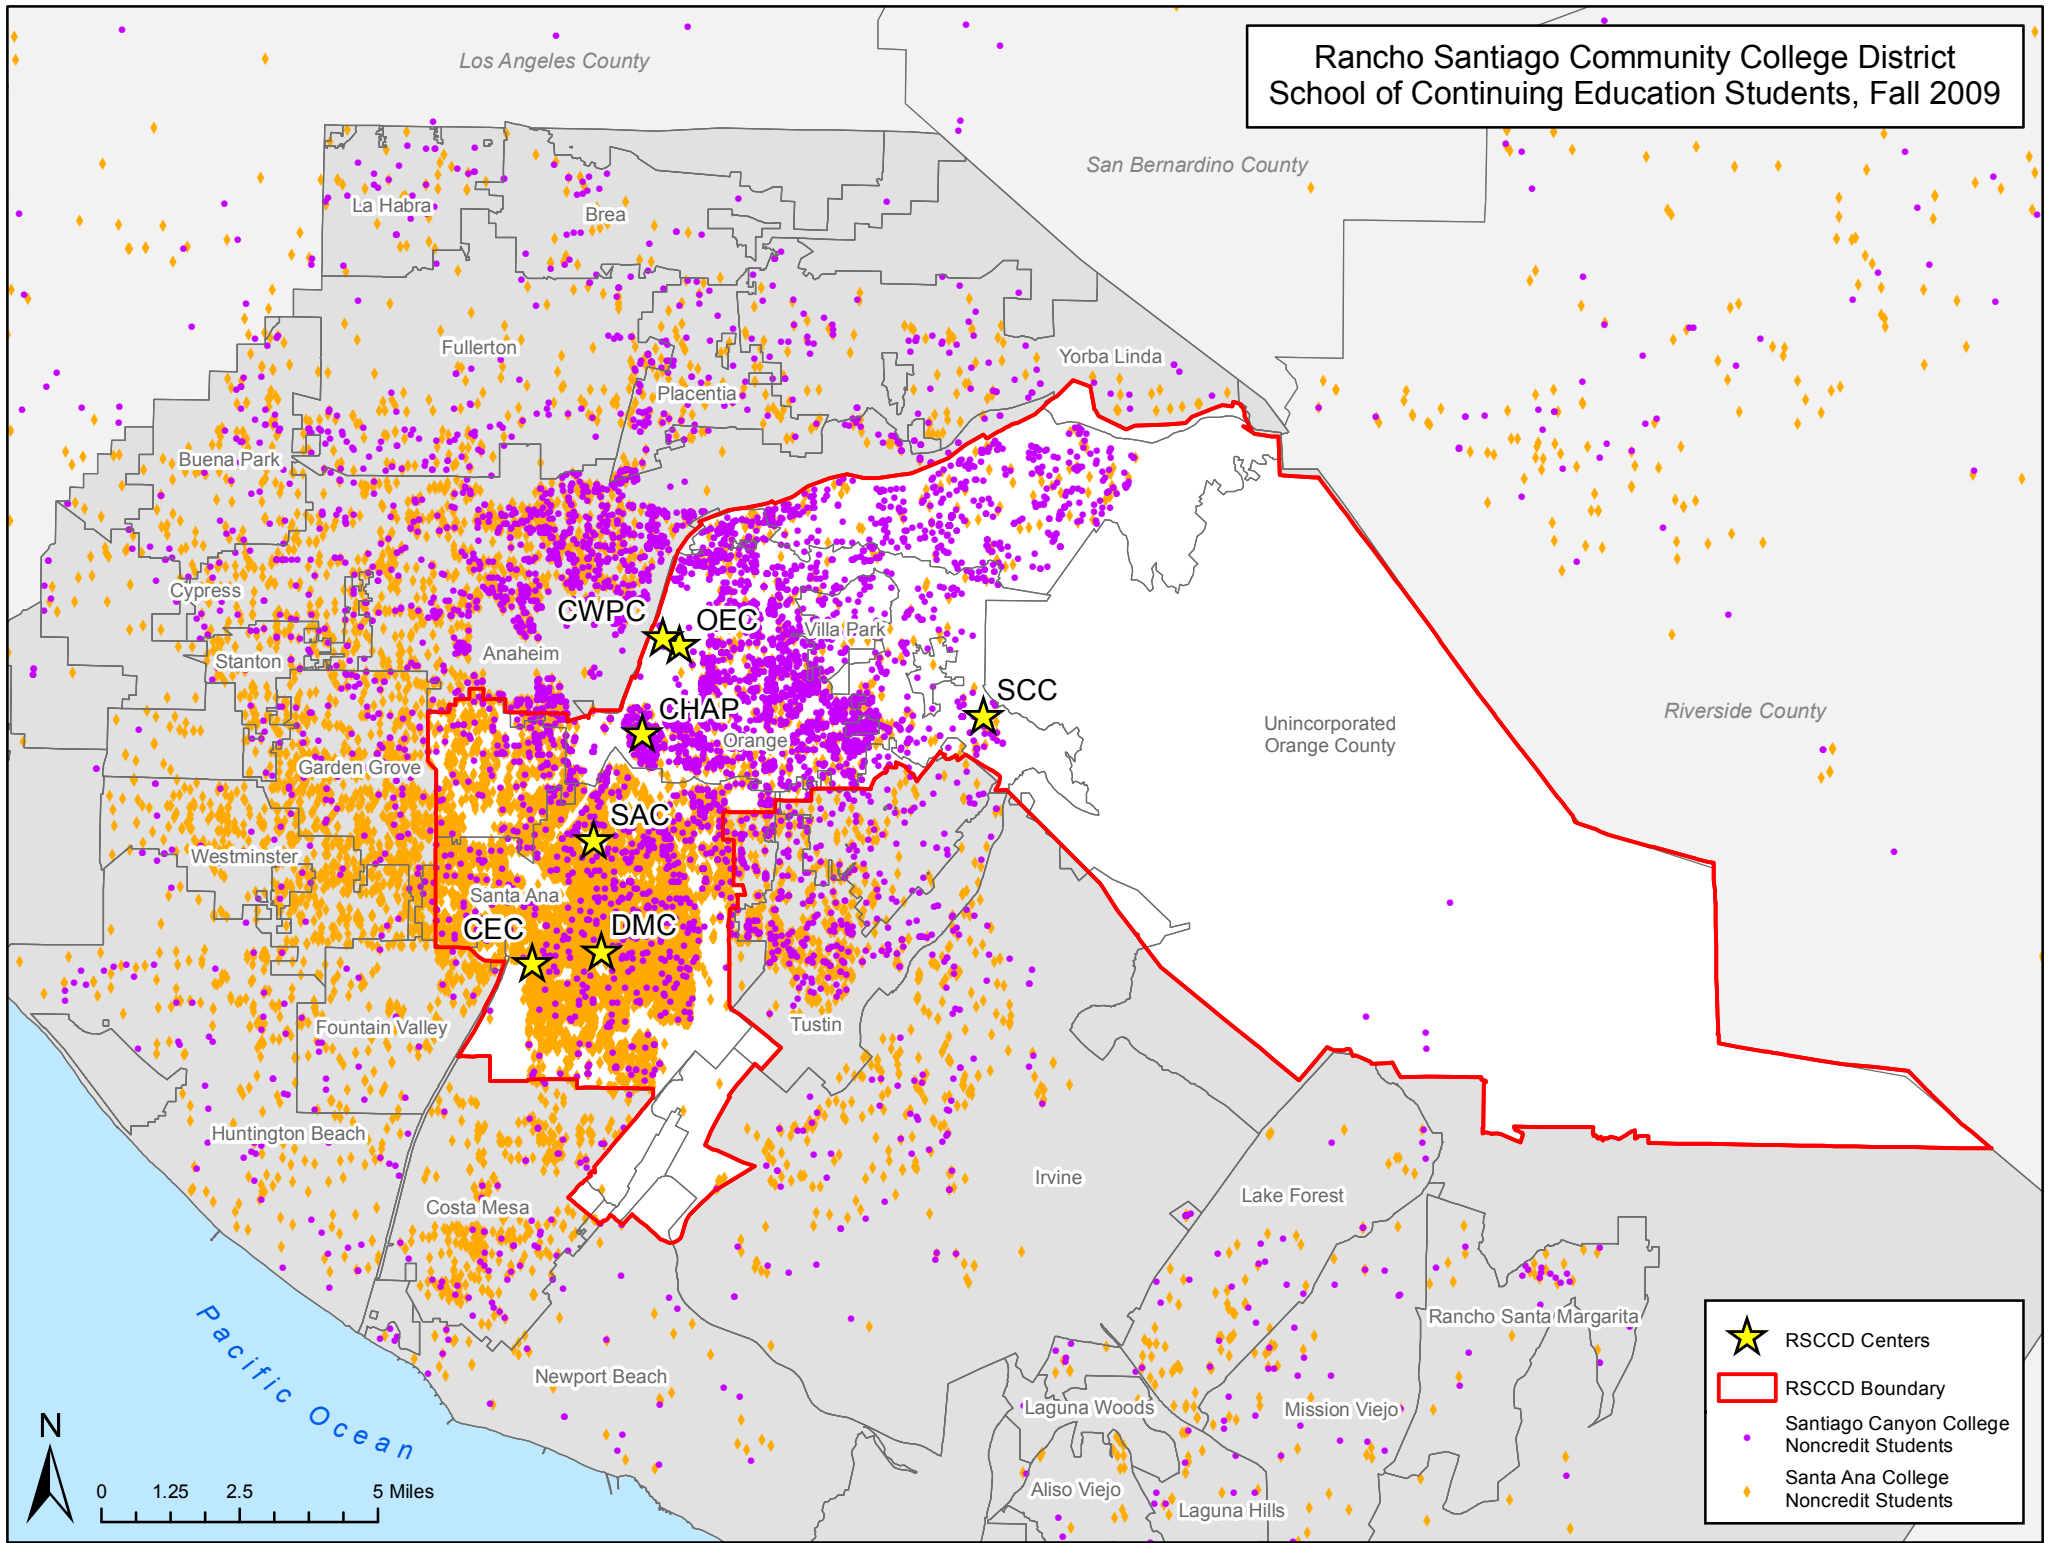

Rancho Santiago Community College District
 School of Continuing Education Students, Fall 2009

0 1.25 2.5 5 Miles

-  RSCCD Centers
-  RSCCD Boundary
-  Santiago Canyon College Noncredit Students
-  Santa Ana College Noncredit Students