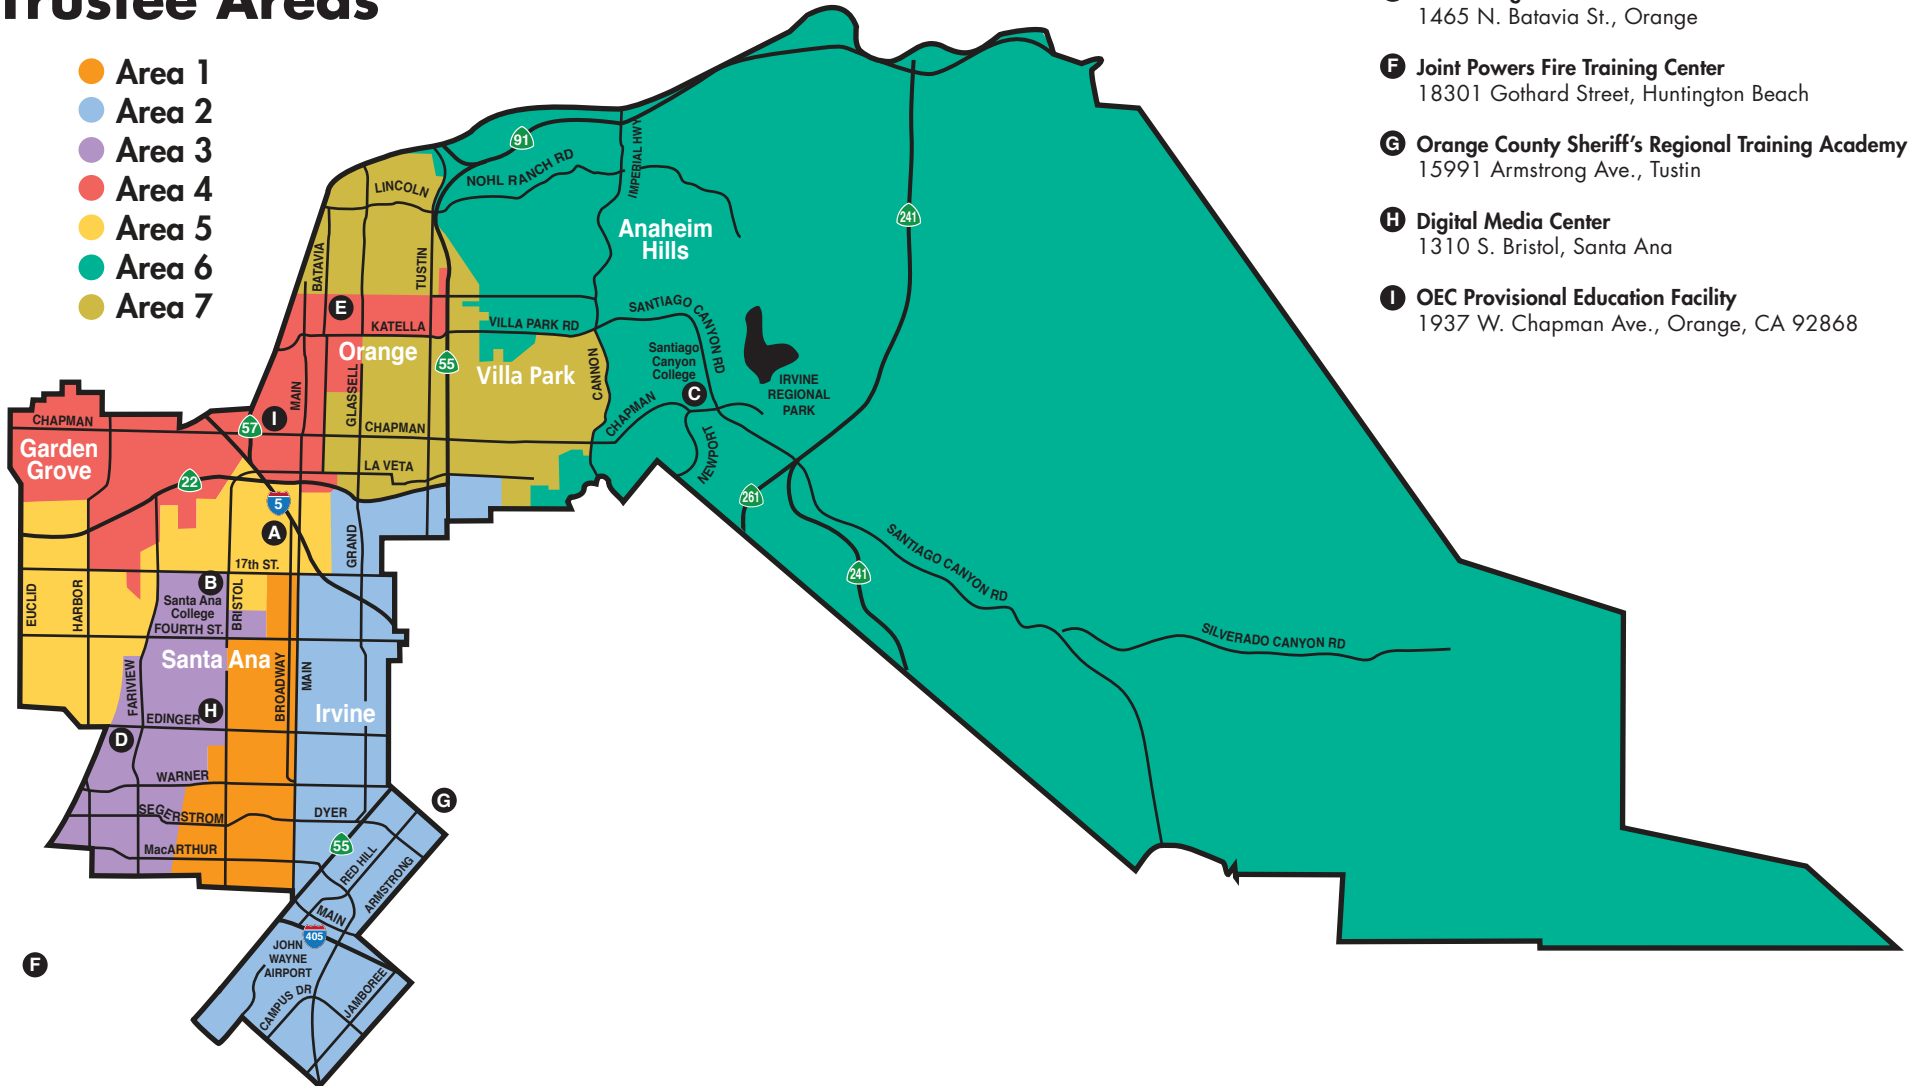

# Trustee Areas

- Area 1
- Area 2
- Area 3
- Area 4
- Area 5
- Area 6
- Area 7

- A** College District Operations Center  
Rancho Santiago Community  
2323 N. Broadway, Santa Ana
- B** Santa Ana College  
1530 W. 17th St., Santa Ana
- C** Santiago Canyon College  
8045 E. Chapman Ave., Orange
- D** Centennial Education Center  
2900 W. Edinger Ave., Santa Ana
- E** SCC Orange Education Center  
1465 N. Batavia St., Orange
- F** Joint Powers Fire Training Center  
18301 Gothard Street, Huntington Beach
- G** Orange County Sheriff's Regional Training Academy  
15991 Armstrong Ave., Tustin
- H** Digital Media Center  
1310 S. Bristol, Santa Ana
- I** OEC Provisional Education Facility  
1937 W. Chapman Ave., Orange, CA 92868