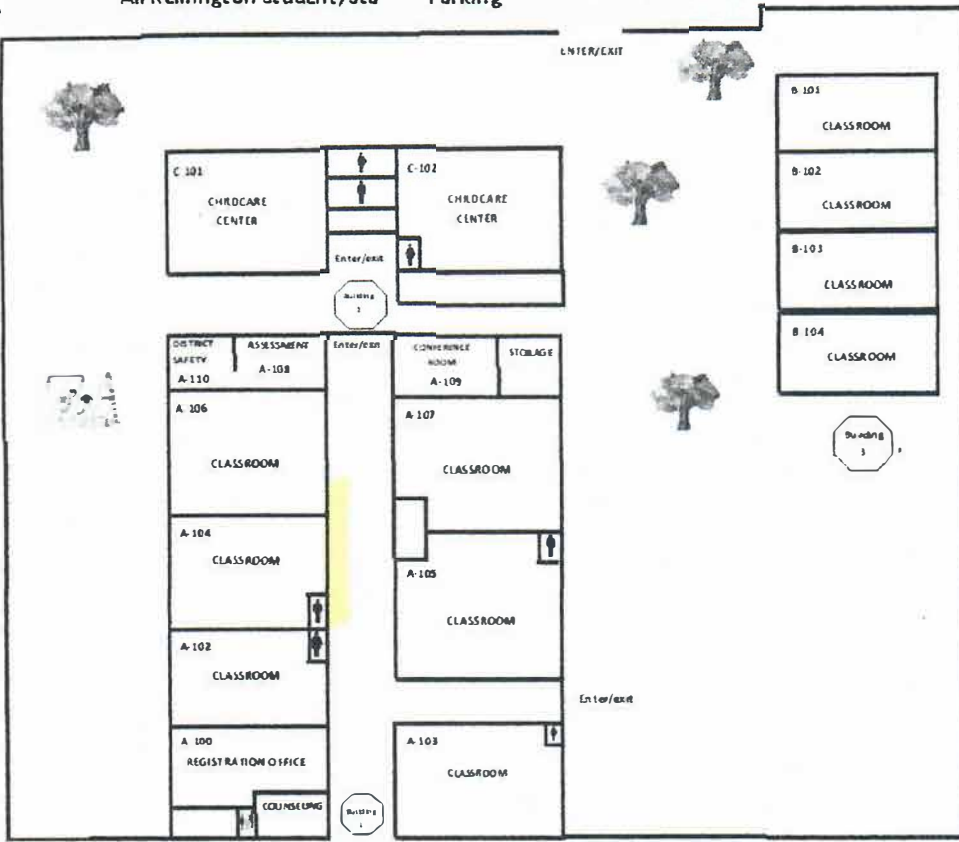

OC Register

All Remington Student/Sta Parking

PARKING ENTRANCE

ENTER/EXIT

N Grand Ave.

SAUSD
ADVANCED
LEARNING
ACADEMY

SAUSD
OFFICE

SAUSD
Parking
Only

N. McClay St.

Visitor Parking Lot

Visitor Parking Lot

REMINGTON EDUCATION CENTER (REC MAP)

1325 EAST 4TH STREET, SANTA ANA, CA 92701
(714) 241-5850

April 2011

4th Street

to 3rd Street

See yard w/ playground

to come the 1st Remington