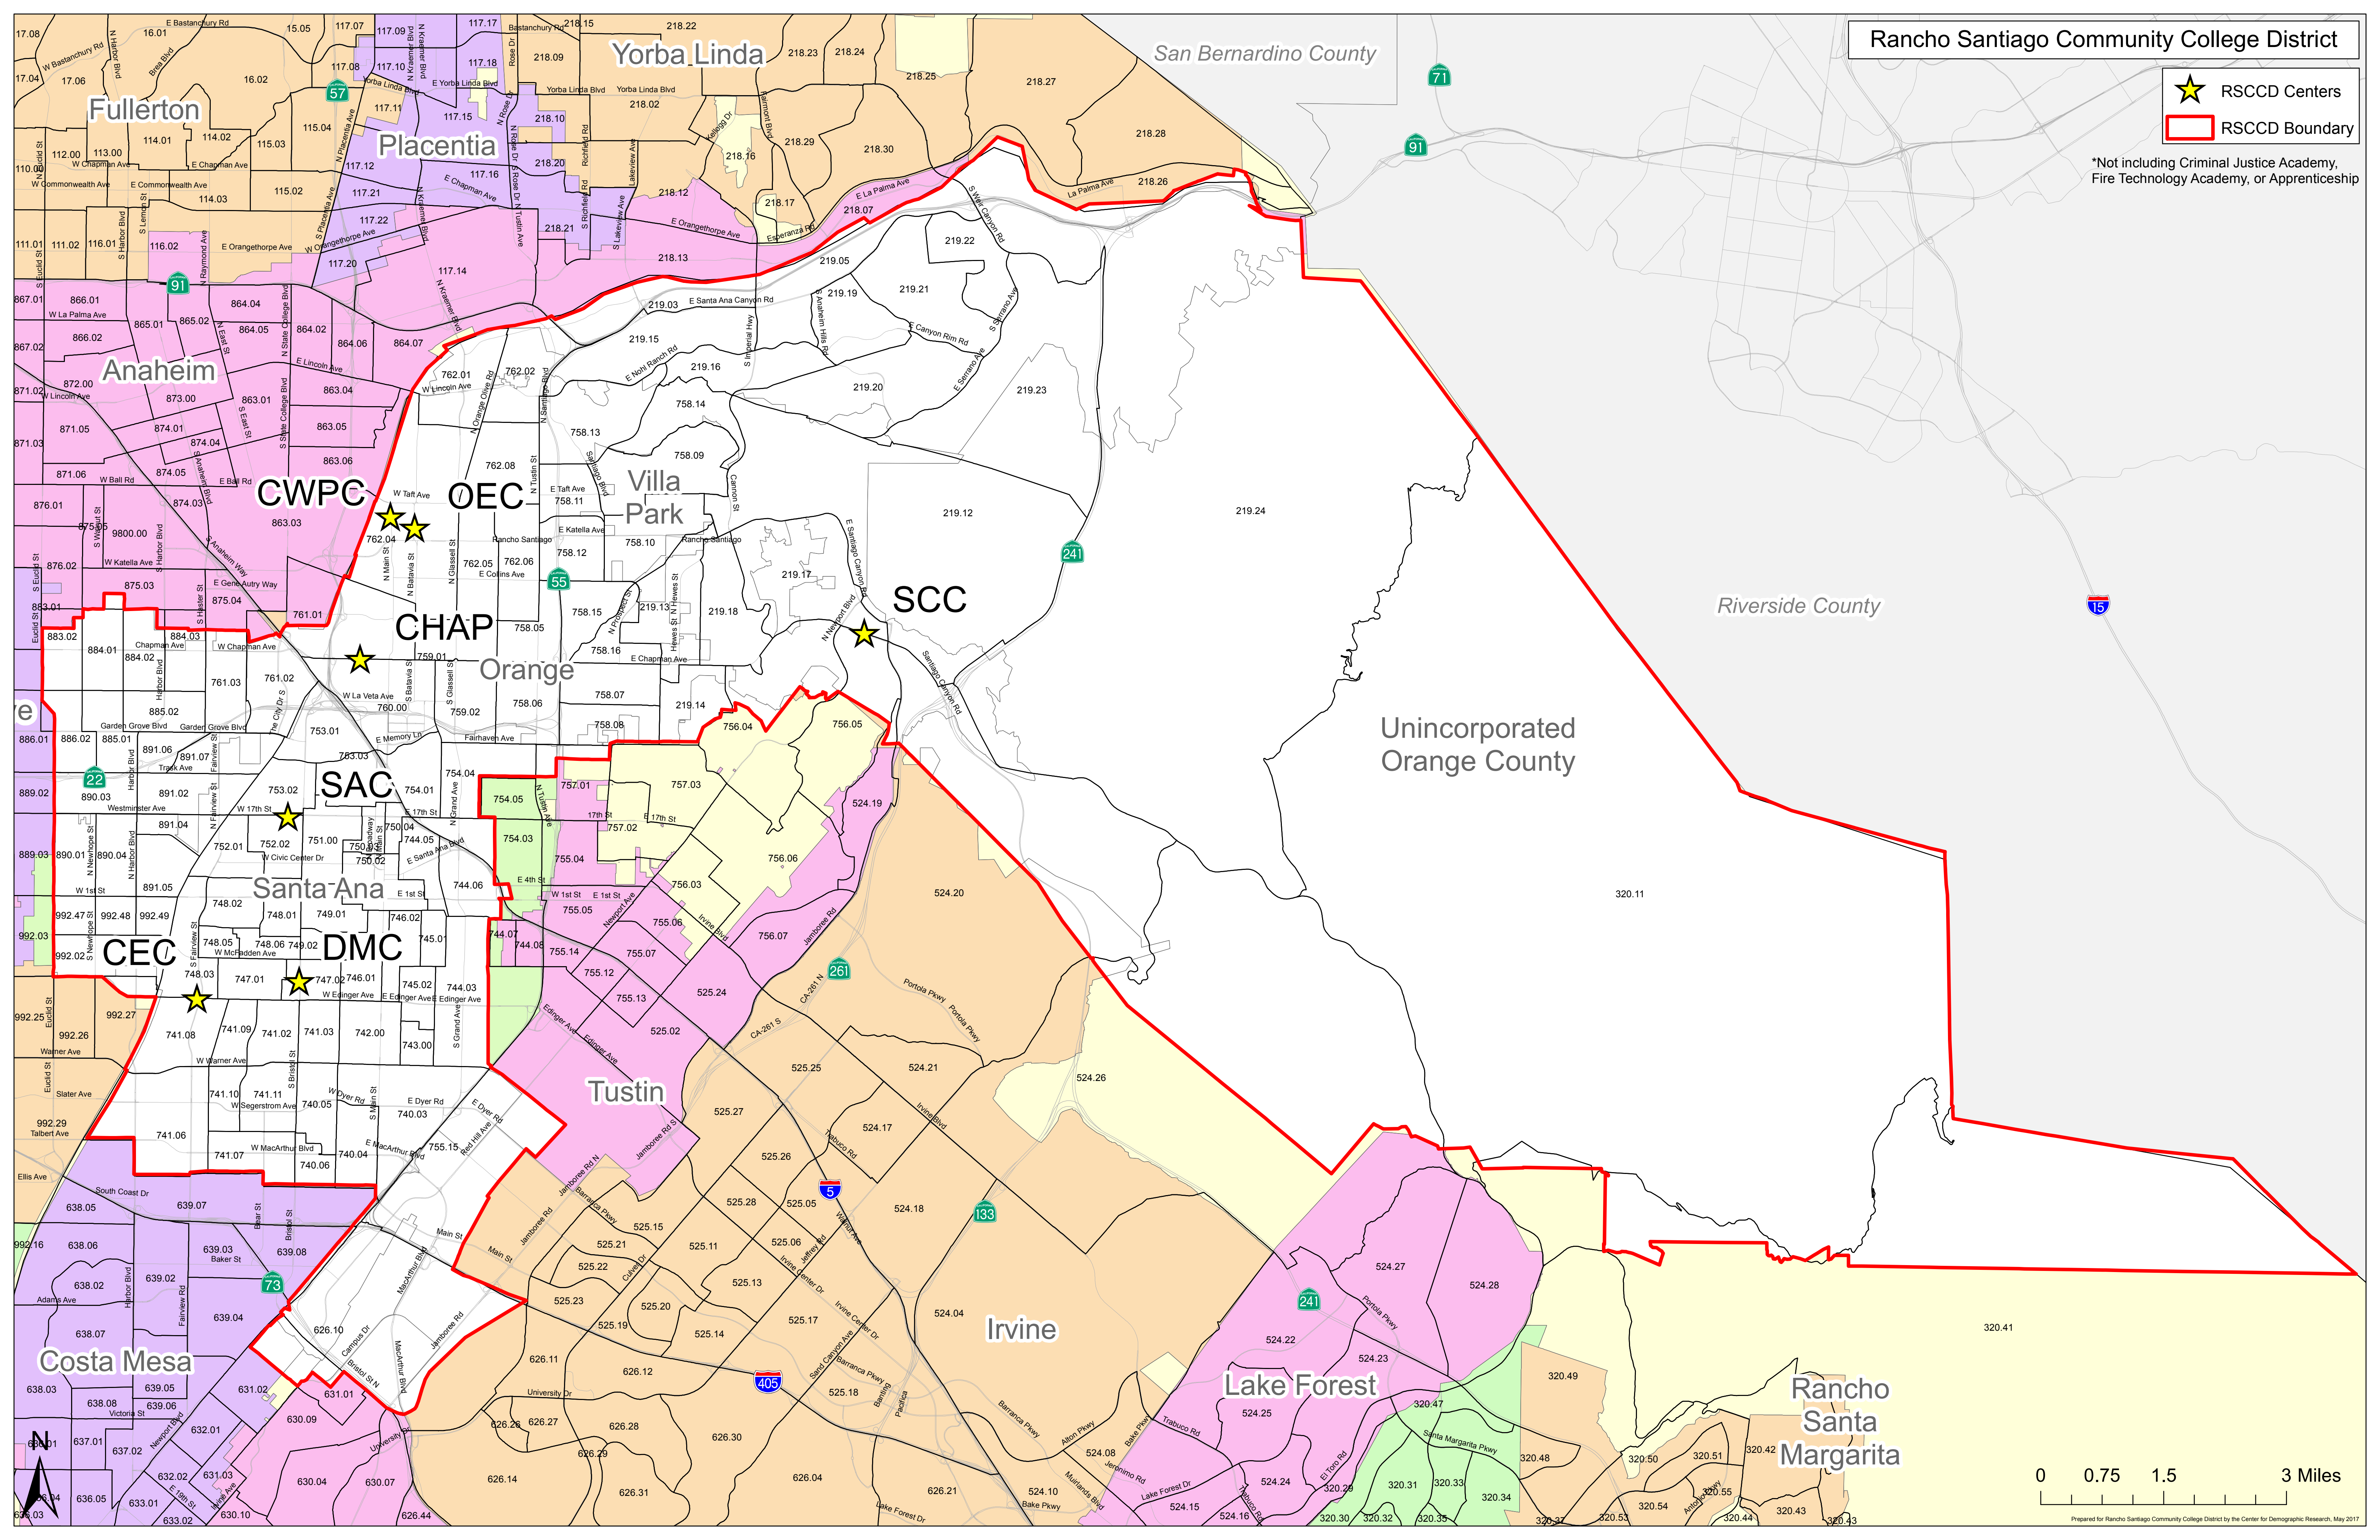

Rancho Santiago Community College District

- ★ RSCCD Centers
- ▭ RSCCD Boundary

*Not including Criminal Justice Academy, Fire Technology Academy, or Apprenticeship

0 0.75 1.5 3 Miles