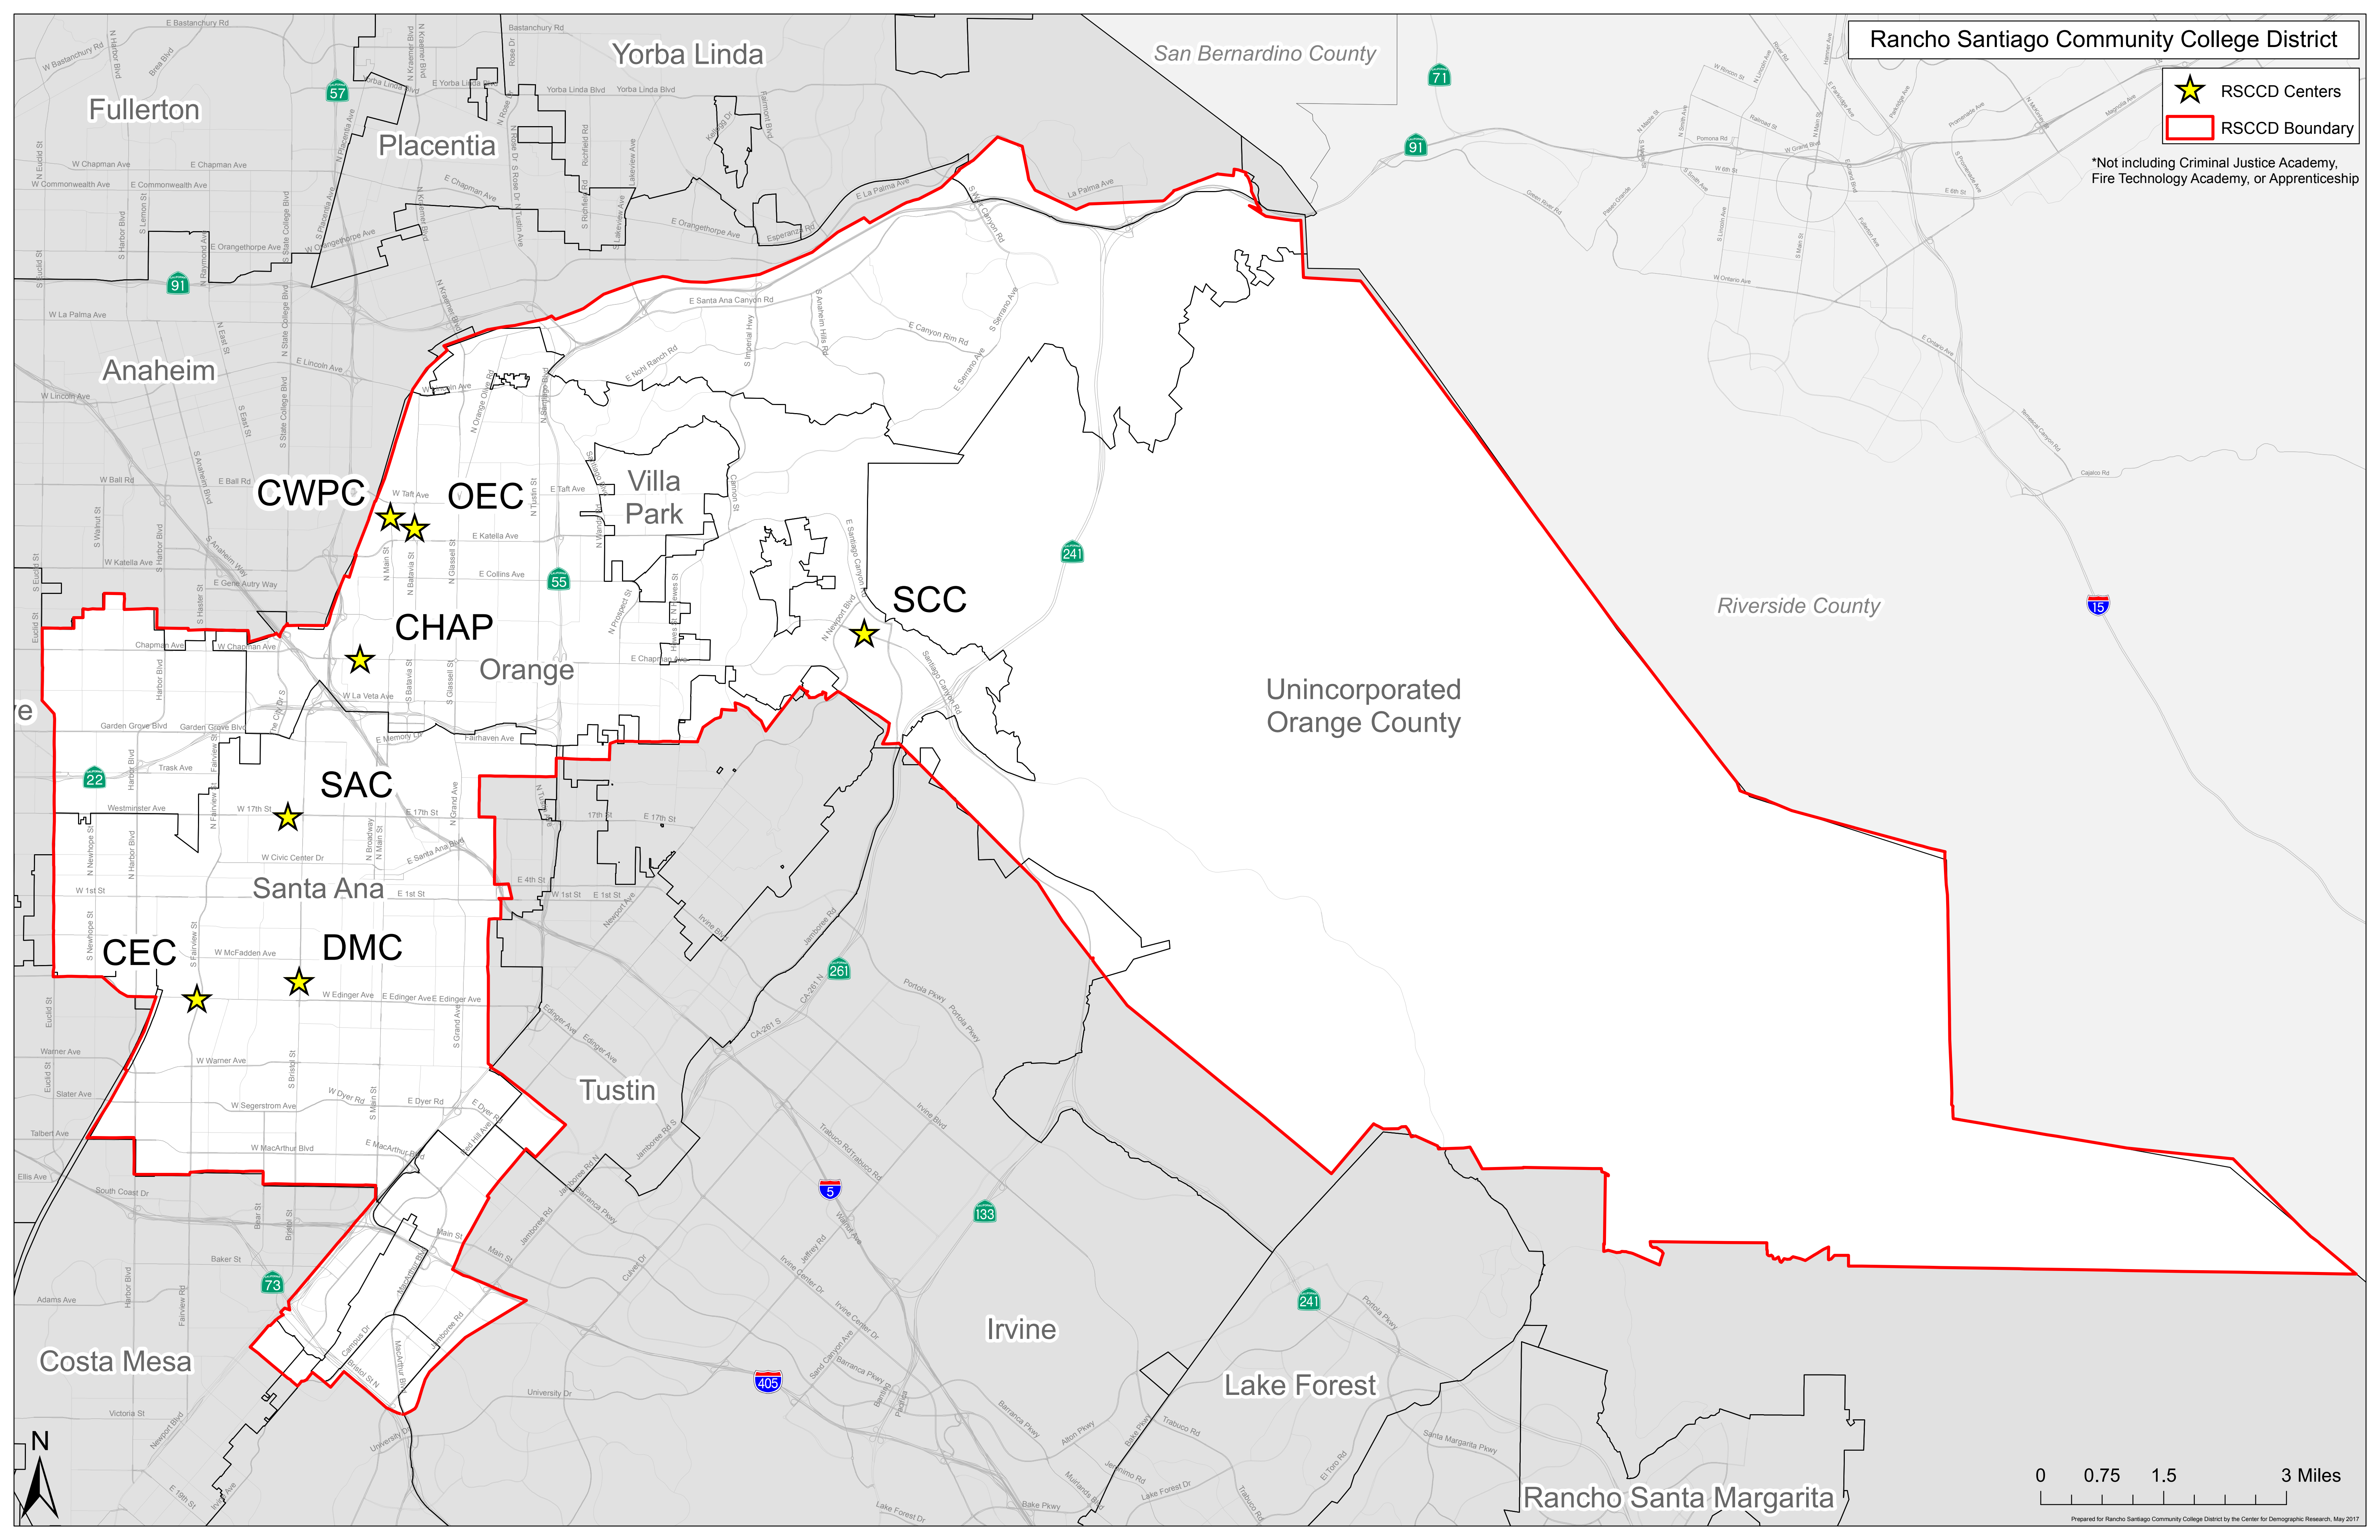

Rancho Santiago Community College District

- ★ RSCCD Centers
- ▭ RSCCD Boundary

*Not including Criminal Justice Academy, Fire Technology Academy, or Apprenticeship

0 0.75 1.5 3 Miles