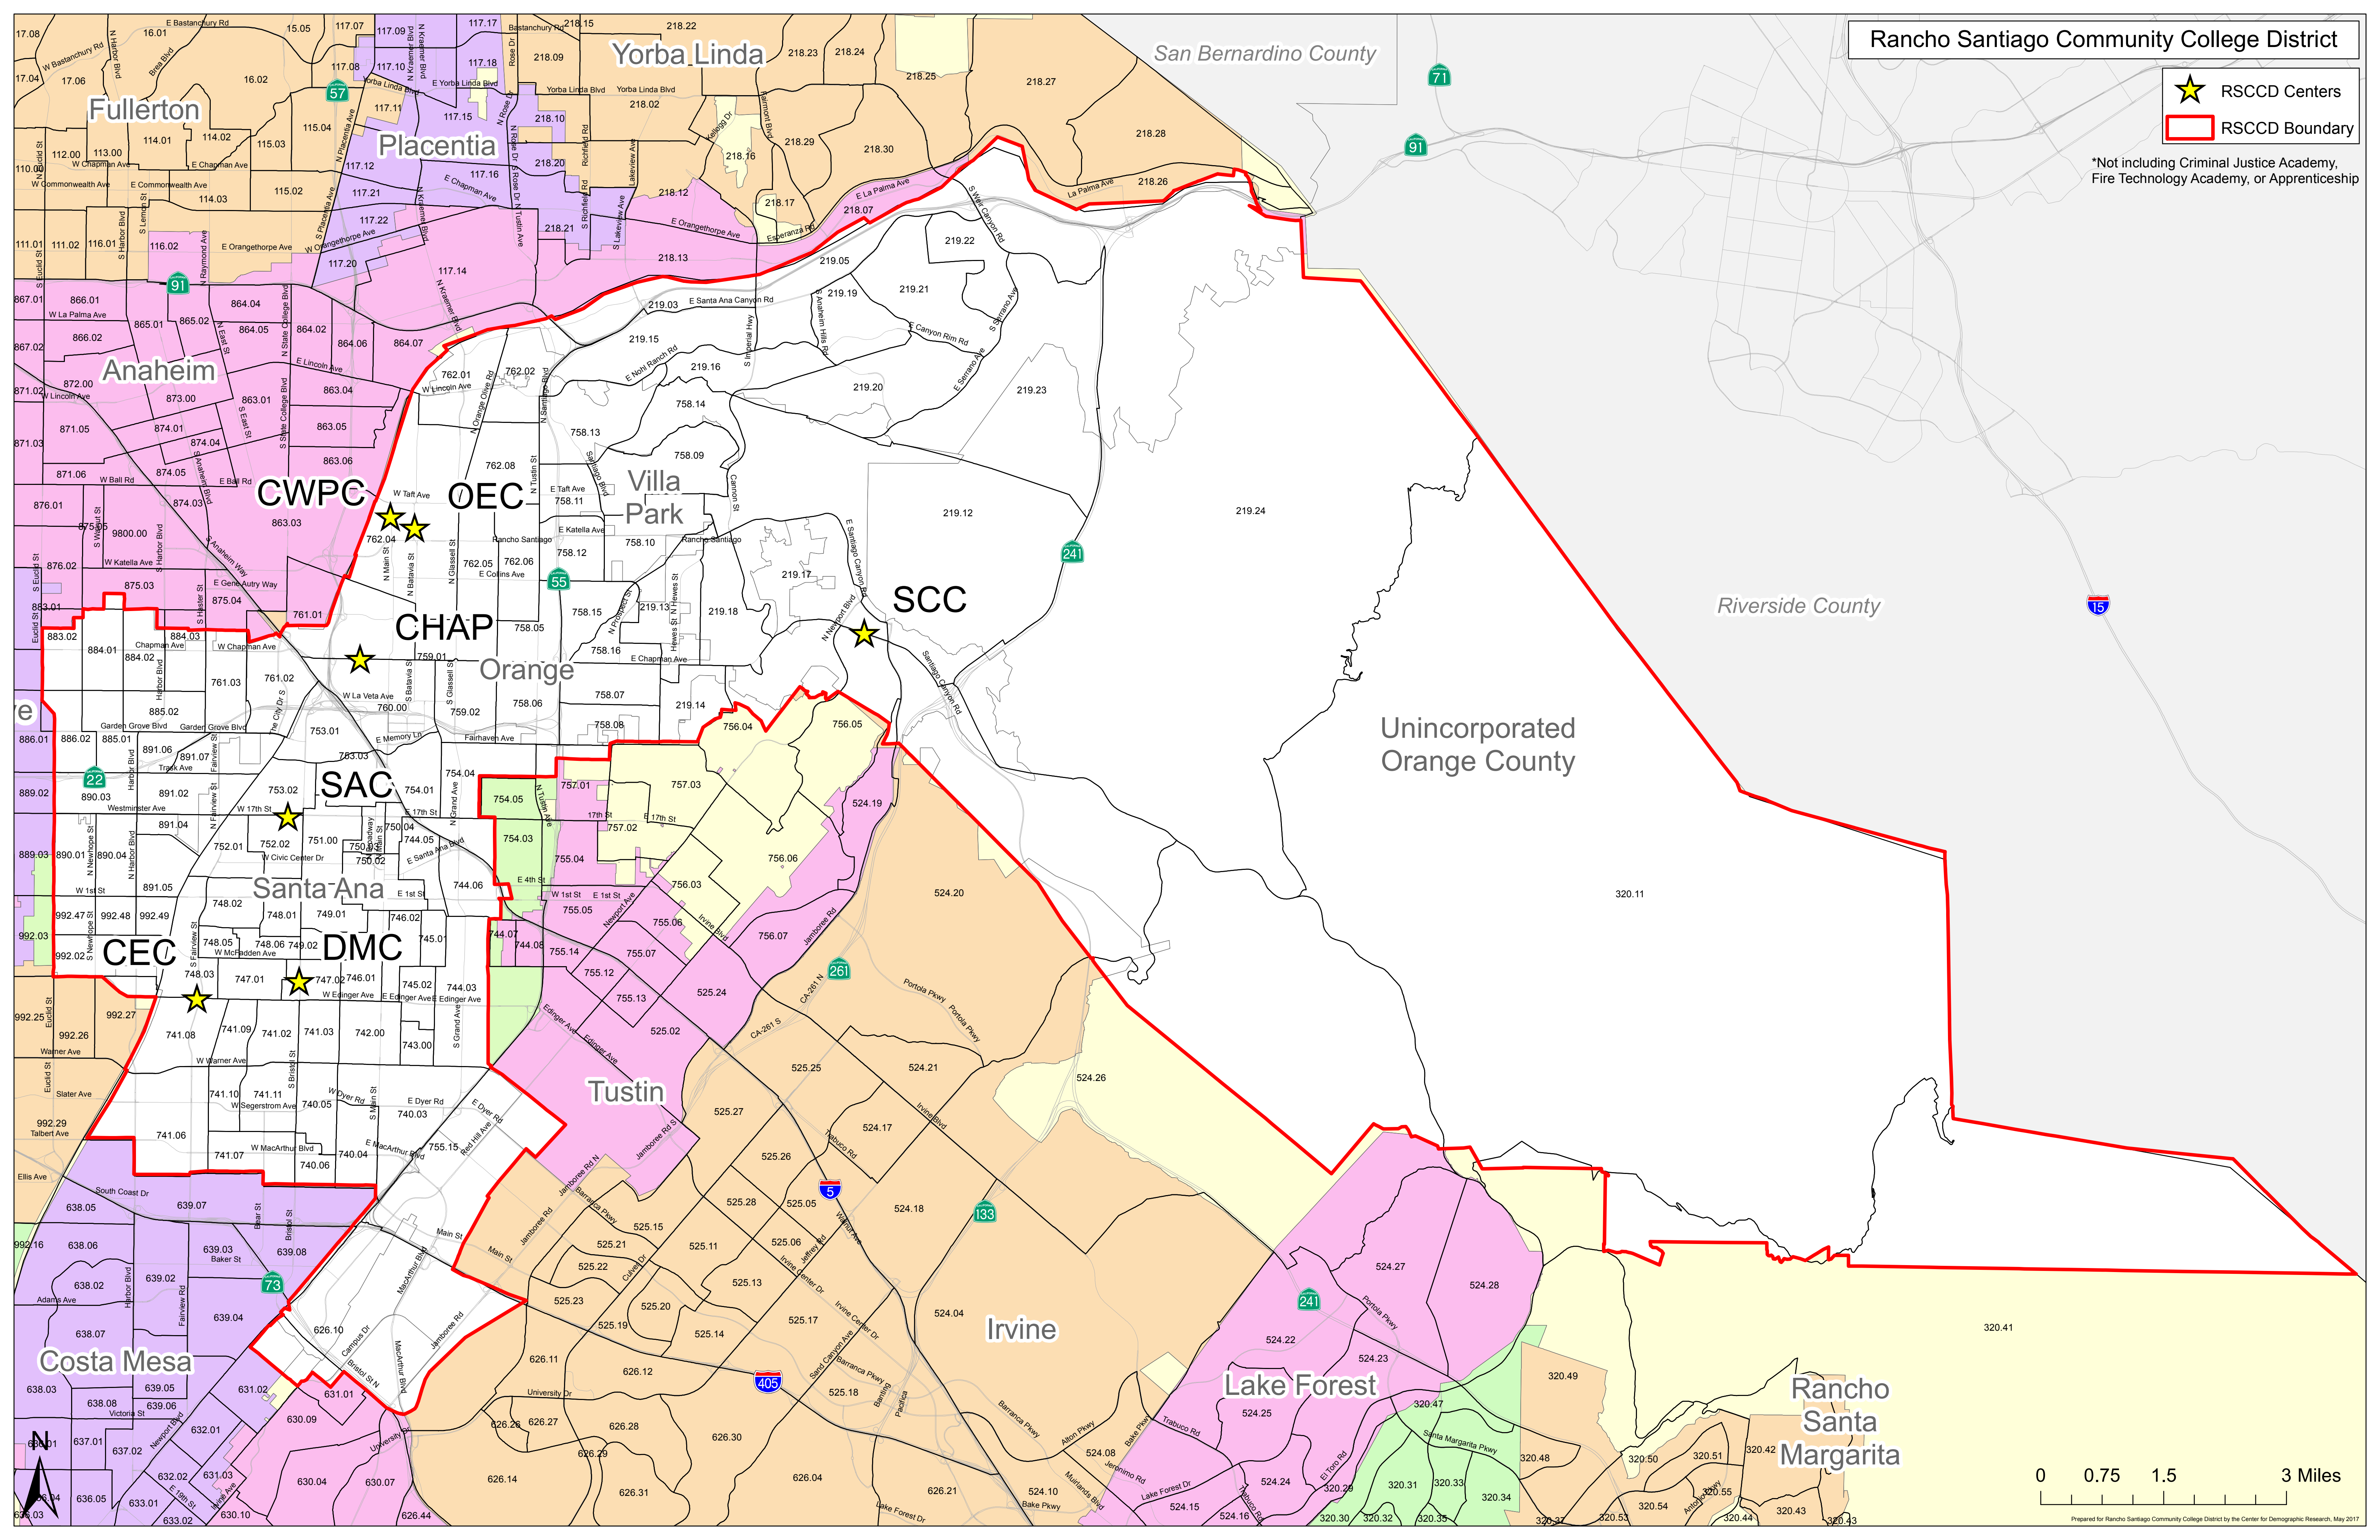

Rancho Santiago Community College District

- ★ RSCCD Centers
- ▭ RSCCD Boundary

*Not including Criminal Justice Academy, Fire Technology Academy, or Apprenticeship

Rancho Santiago Community College District

- ★ RSCCD Centers
- ▭ RSCCD Boundary

*Not including Criminal Justice Academy, Fire Technology Academy, or Apprenticeship

0 0.75 1.5 3 Miles

-  RSCCD Centers
-  RSCCD Boundary
-  Census Tracts

-  RSCCD Centers
-  RSCCD Boundary

Fullerton

Yorba Linda

San Bernardino County

Placentia

Anaheim

CWPC

OEC

Villa Park

Tustin

Irvine

Lake Forest

Costa Mesa

Rancho Santa Margarita

-  RSCCD Centers
-  RSCCD Boundary
-  ZIP Codes