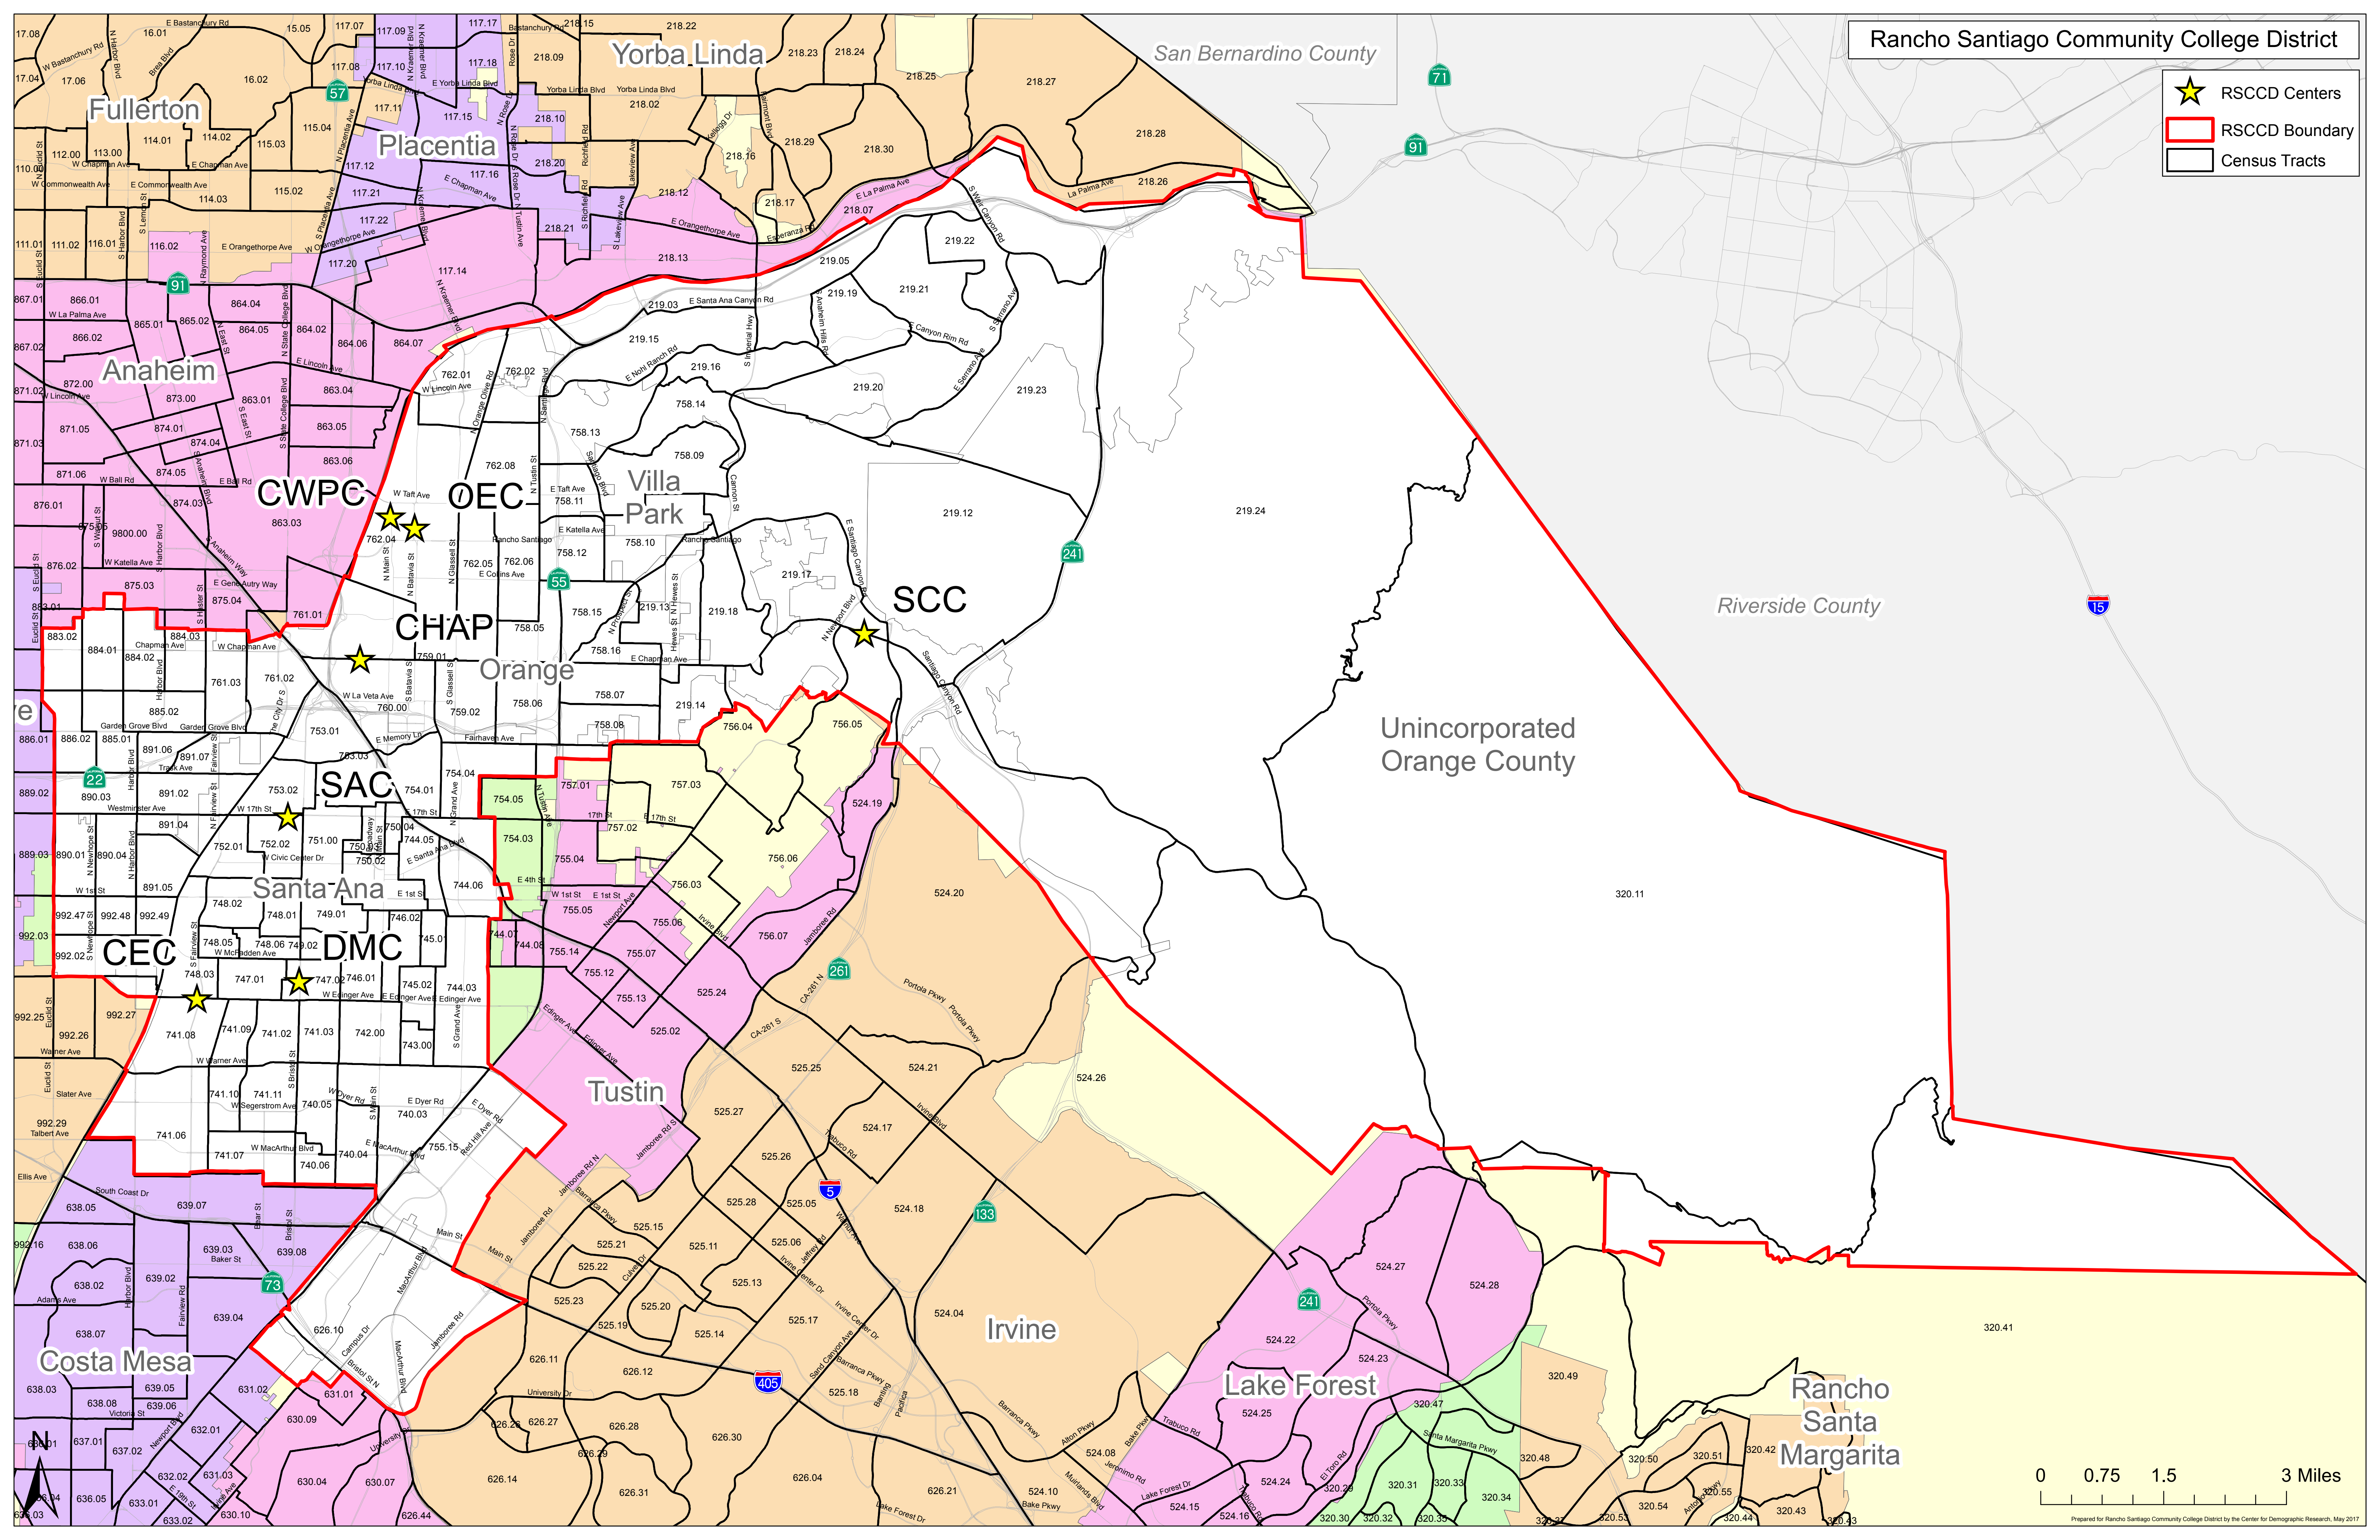

Rancho Santiago Community College District

- ★ RSCCD Centers
- ▭ RSCCD Boundary

*Not including Criminal Justice Academy, Fire Technology Academy, or Apprenticeship

Rancho Santiago Community College District

- ★ RSCCD Centers
- ▭ RSCCD Boundary

*Not including Criminal Justice Academy, Fire Technology Academy, or Apprenticeship

0 0.75 1.5 3 Miles

-  RSCCD Centers
-  RSCCD Boundary
-  Census Tracts

-  RSCCD Centers
-  RSCCD Boundary

Fullerton

Yorba Linda

San Bernardino County

Placentia

Anaheim

CWPC

OEC

Villa Park

Tustin

Irvine

Lake Forest

Costa Mesa

Rancho Santa Margarita

-  RSCCD Centers
-  RSCCD Boundary
-  ZIP Codes