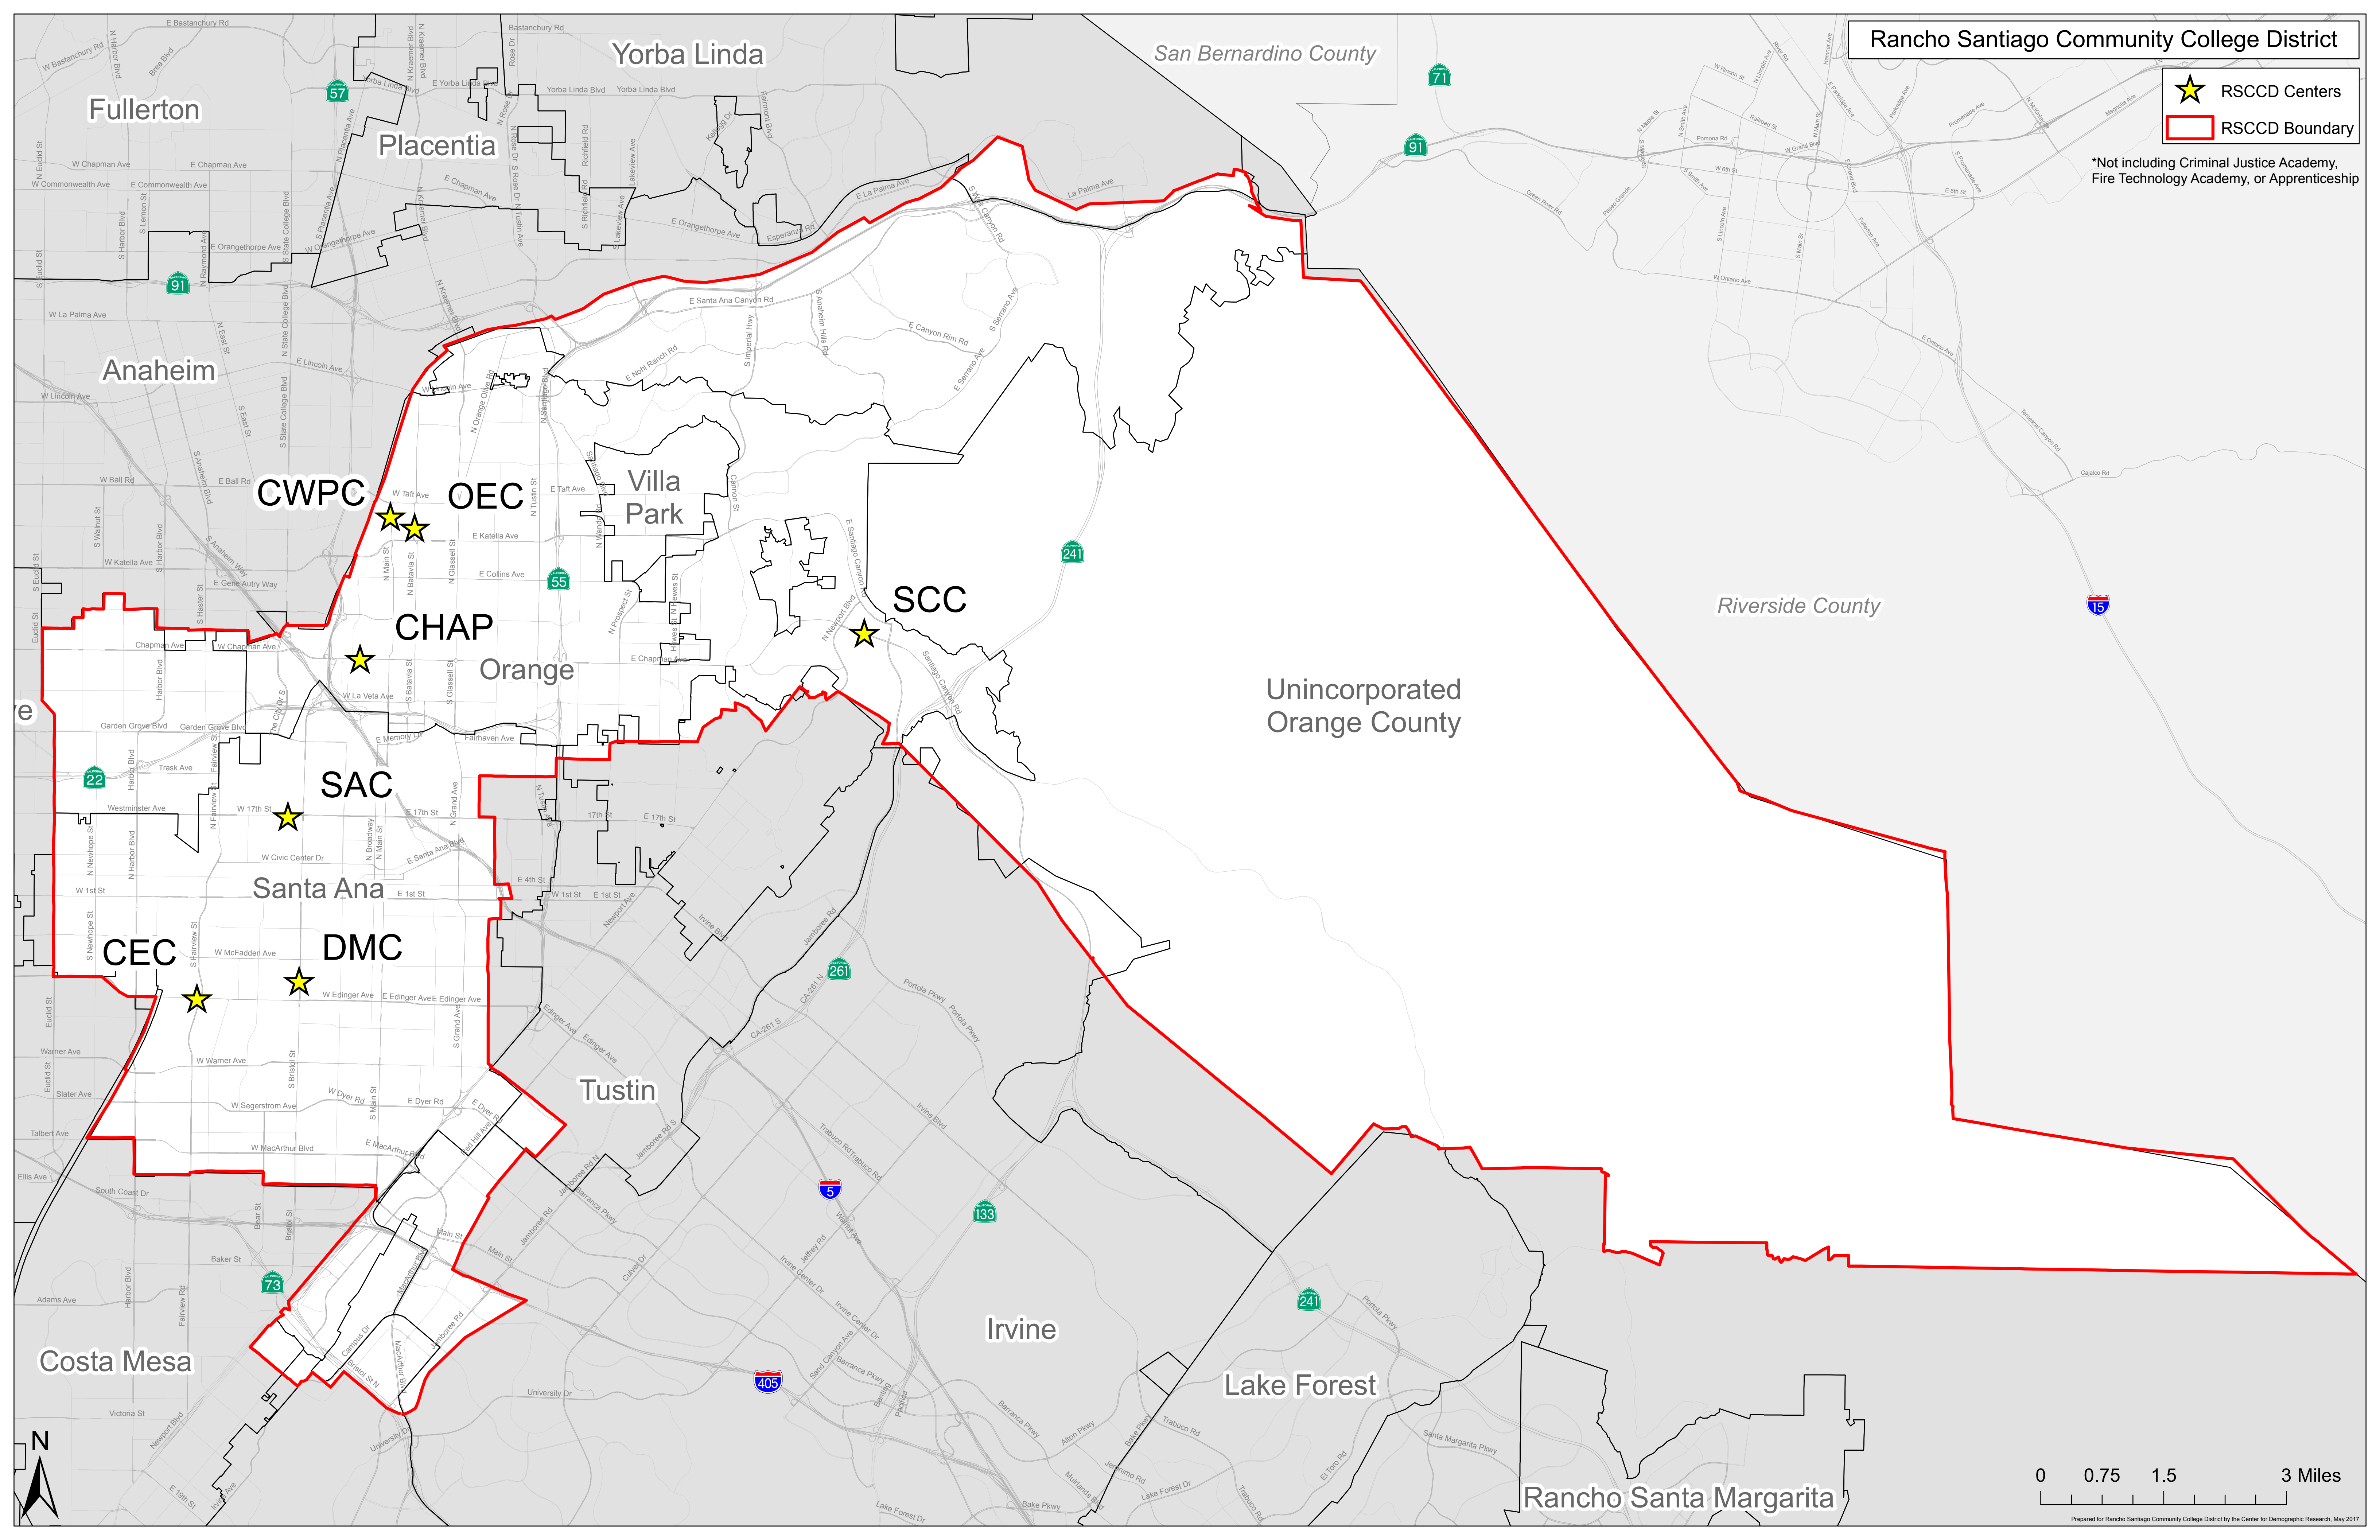

Rancho Santiago Community College District

- ★ RSCCD Centers
- ▭ RSCCD Boundary

*Not including Criminal Justice Academy, Fire Technology Academy, or Apprenticeship

Rancho Santiago Community College District

- ★ RSCCD Centers
- ▭ RSCCD Boundary

*Not including Criminal Justice Academy, Fire Technology Academy, or Apprenticeship

0 0.75 1.5 3 Miles

-  RSCCD Centers
-  RSCCD Boundary
-  Census Tracts

-  RSCCD Centers
-  RSCCD Boundary

Fullerton

Yorba Linda

San Bernardino County

Placentia

Anaheim

CWPC

OEC

Villa Park

Tustin

Irvine

Lake Forest

Costa Mesa

Rancho Santa Margarita

-  RSCCD Centers
-  RSCCD Boundary
-  ZIP Codes