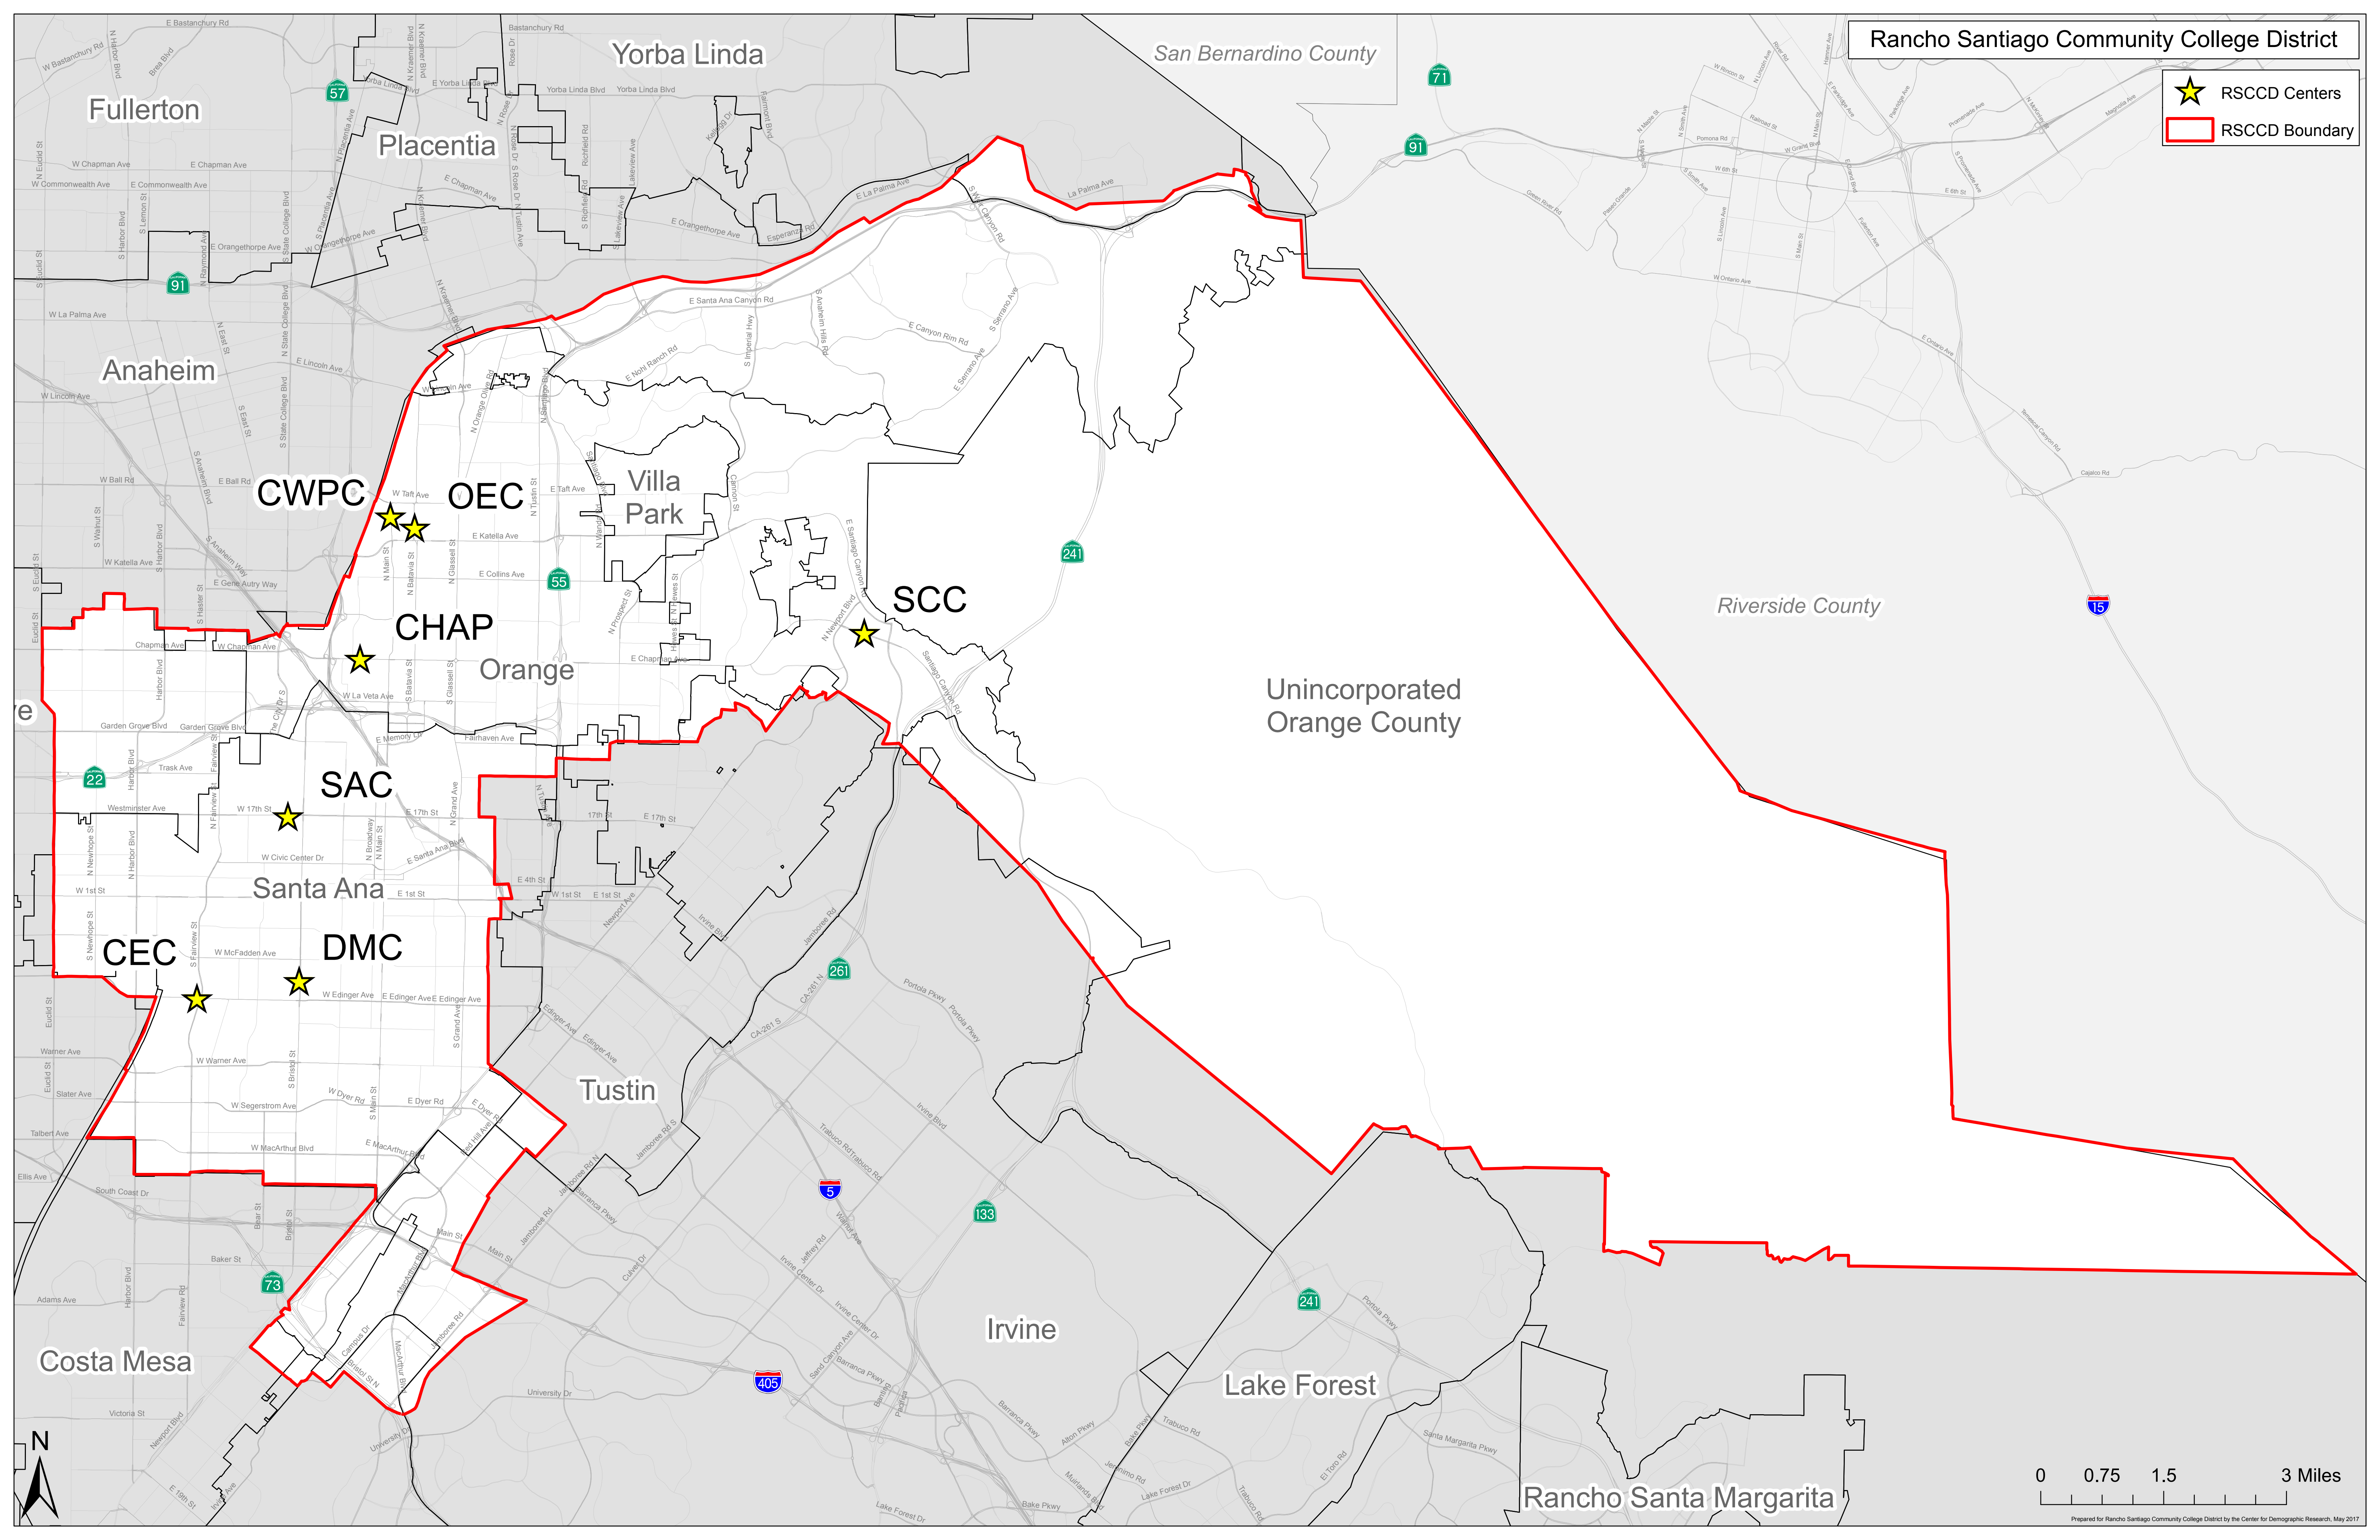

Rancho Santiago Community College District

- ★ RSCCD Centers
- ▭ RSCCD Boundary

*Not including Criminal Justice Academy, Fire Technology Academy, or Apprenticeship

Rancho Santiago Community College District

- ★ RSCCD Centers
- ▭ RSCCD Boundary

*Not including Criminal Justice Academy, Fire Technology Academy, or Apprenticeship

0 0.75 1.5 3 Miles

-  RSCCD Centers
-  RSCCD Boundary
-  Census Tracts

-  RSCCD Centers
-  RSCCD Boundary

Fullerton

Yorba Linda

San Bernardino County

Placentia

Anaheim

CWPC

OEC

Villa Park

Tustin

Irvine

Lake Forest

Costa Mesa

Rancho Santa Margarita

-  RSCCD Centers
-  RSCCD Boundary
-  ZIP Codes